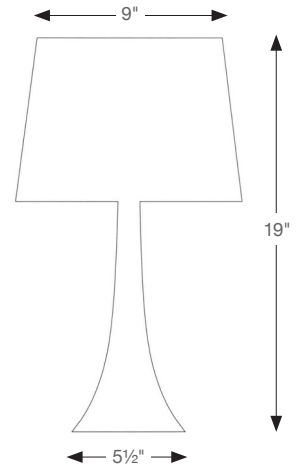

Scatchard Collection TABLE LAMP

GS803-OT

Glaze Shown: Oatmeal

Fixture	Height	Base	Cord	Switch	Bulb	Shade Material	Shade Size	Shade Number
GS803-OT	20"	5"	10' clear	on socket	100W 3-Way	off-white	9" x 11" x 8"	40566

Refer to main catalog for additional shape and glaze options