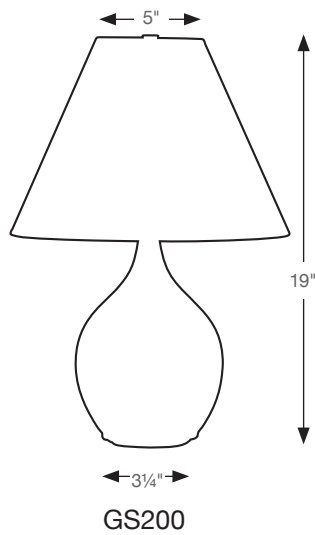

Fixture	Height	Base	Cord	Switch	Bulb	Shade Material	Shade Size	Shade Number
GS200-SE	19"	3 1/4"	10' clear	on socket	100W 3-Way	cream linen hardback	5" x 13" x 10"	40540AB
GS201-SE	20 1/2"	3 1/4"	10' clear	on socket	100W 3-Way	white linen hardback	9" x 9" x 10"	40543AB
GS202-SE	18 1/2"	3 1/4"	10' clear	on socket	100W 3-Way	white linen hardback	9" x 11" x 8"	40566AB

Refer to main catalog for additional shape and glaze options

MADE IN THE USA