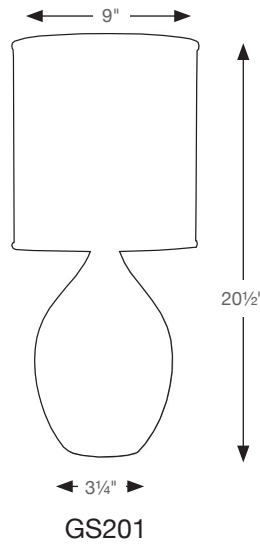

Fixture	Height	Base	Cord	Switch	Bulb	Shade Material	Shade Size	Shade Number
GS200-SE	19"	3 1/4"	10' clear	on socket	100W 3-Way	cream linen hardback	5" x 13" x 10"	40540AB
GS201-SE	20 1/2"	3 1/4"	10' clear	on socket	100W 3-Way	white linen hardback	9" x 9" x 10"	40543AB
GS202-SE	18 1/2"	3 1/4"	10' clear	on socket	100W 3-Way	white linen hardback	9" x 11" x 8"	40566AB

Refer to main catalog for additional shape and glaze options

MADE IN THE USA