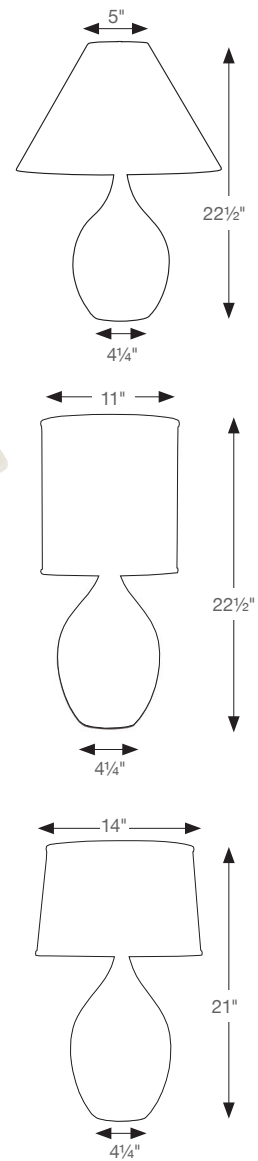

Fixture	Height	Base	Cord	Switch	Bulb	Shade Material	Shade Size	Shade Number
GS200-IMB	19"	3 1/4"	10' clear	on socket	100W 3-Way	cream linen hardback	5" x 13" x 10"	40540AB
GS201-IMB	20 1/2"	3 1/4"	10' clear	on socket	100W 3-Way	white linen hardback	9" x 9" x 10"	40543AB
GS202-IMB	18 1/2"	3 1/4"	10' clear	on socket	100W 3-Way	white linen hardback	9" x 11" x 8"	40566AB
GS300-IMB	22 1/2"	4 1/4"	10' clear	on socket	150W 3-Way	cream linen hardback	5" x 17" x 12"	40541N
GS301-IMB	22 1/2"	4 1/4"	10' clear	on socket	150W 3-Way	white linen hardback	11" x 11" x 12"	40544N
GS302-IMB	21"	4 1/4"	10' clear	on socket	150W 3-Way	white linen hardback	12" x 14" x 9"	40567N

Refer to main catalog for additional shape and glaze options

MADE IN THE USA