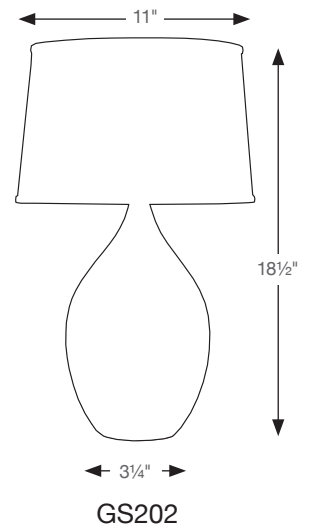

Fixture	Height	Base	Cord	Switch	Bulb	Shade Material	Shade Size	Shade Number
GS200-SE	19"	3 1/4"	10' clear	on socket	100W 3-Way	cream linen hardback	5" x 13" x 10"	40540AB
GS201-SE	20 1/2"	3 1/4"	10' clear	on socket	100W 3-Way	white linen hardback	9" x 9" x 10"	40543AB
GS202-SE	18 1/2"	3 1/4"	10' clear	on socket	100W 3-Way	white linen hardback	9" x 11" x 8"	40566AB

Refer to main catalog for additional shape and glaze options

MADE IN THE USA