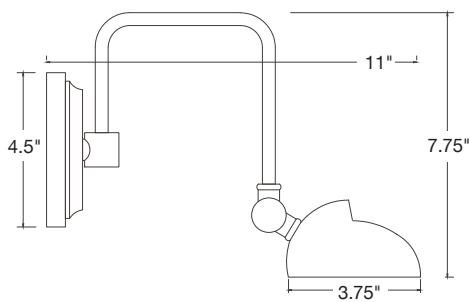

Stowe Direct Wire Picture Light

Features

- Swivel at shade for easy positioning
- Polished metal reflector for maximum light output
- 4½" x 6" backplate will cover standard junction box
- Two 25 or 40T10F or LED bulbs available
- Picture light should be approximately one half the width of image

Finishes

DS16-OB