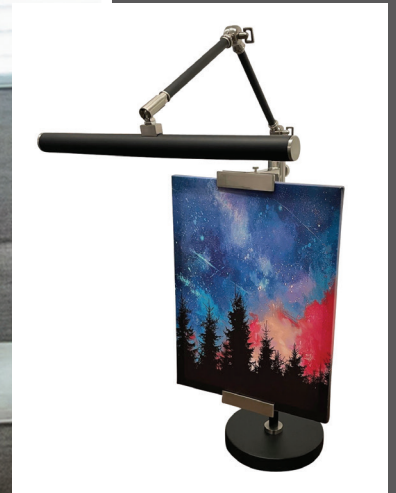

HOUSE OF TROY

Illuminate your life with House of Troy
Supplement

Custom Capabilities

We are often asked for custom versions of our existing products, especially picture lights. Picture Lights are easily adapted to lighting book-cases and display areas. We work with our customers on adapting finishes, length of the shade and arms, size of the backplates, changing the switches and altering the cord length. We are proud to be able to provide that custom product for your customer. Please call our Customer Service team for a quote 1-800-428-5367.

Advent RECHARGEABLE PICTURE LIGHT

Features

- Shade rotates to adjust light
- Includes remote control
- Includes USB recharger with 8' cord
- No damaging UV
- Mounts to the wall with included hardware
- 12" — 12–30 hours per charge
24" — 10–25 hours per charge
- 8½" extension from the wall
- Frosted acrylic diffuser
- 3 year warranty

Switch: on/off twin knob on backplate
Illuminates a 3' × 3' area

Olivia Direct Wire Picture Light

Features

- Swivel at shade for easy shade positioning
- 4½"H × 6"W cast backplate will cover standard junction box
- Polished metal reflector in shade for medium light output
- Solid cast shade from Italy

Stowe Direct Wire Picture Light

Features

- Swivel at shade for easy positioning
- Polished metal reflector for maximum light output
- 4½" x 6" backplate will cover standard junction box
- Two 25 or 40T10F or LED bulbs available
- Picture light should be approximately one half the width of image