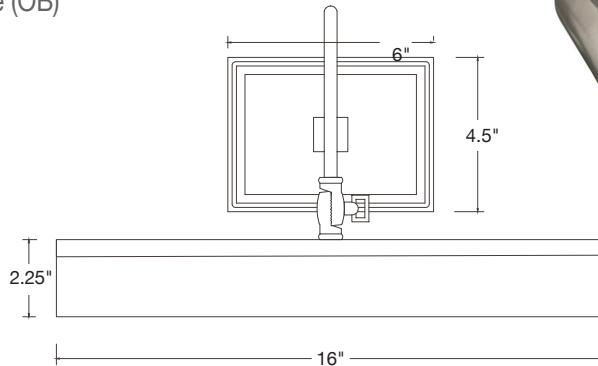

Stowe Direct Wire Picture Light

Features

- Swivel at shade for easy positioning
- Polished metal reflector for maximum light output
- 4½" x 6" backplate will cover standard junction box
- Two 25 or 40T10F or LED bulbs available
- Picture light should be approximately one half the width of image

Finishes

DS16-OB