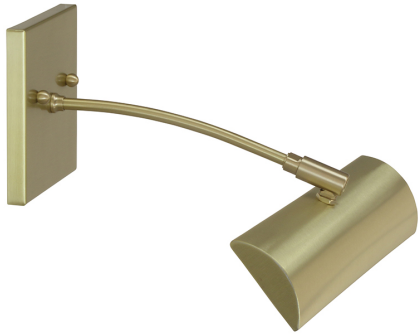

HOUSE OF TROY

ZENITH PICTURE LIGHT

Zenith 12"Direct Wire LEDZ picture light

- **SKU:** DZLEDZ12-51
- **Finish Shown:** Satin Brass
- Other finishes available. Please call 800-428-5367 for assistance.
- **Dimensions:** 4.5"H x 12"W x 10.5"D
- **Base/Backplate:** 4.5" x 4.5"
- **Shade Size:** 12"
- **Shade Material:** Metal
- **Base Material:** Metal
- **Voltage:** 120
- **Number of Bulbs:** 1
- **Bulb:** LED-4.5W, 2700K, 90CRI, 360 Lumens
- **Type of Bulbs:** LED
- **Bulb Included:** Yes

[Read More](#)

SKU: DZLEDZ12-51

Price: \$386.00

INDEX

Z

Zenith Picture Light 1