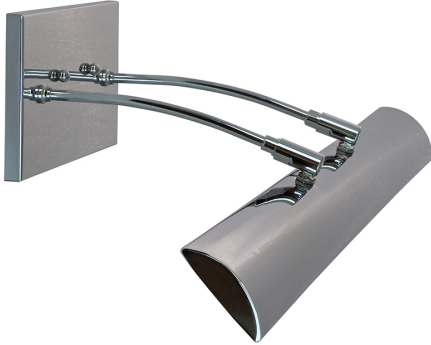

## ZENITH PICTURE LIGHT

Zenith 24"Direct Wire LEDZ picture light

- **SKU:** DZLEDZ24-62
- **Finish Shown:** Chrome
- Other finishes available. Please call 800-428-5367 for assistance.
- **Dimensions:** 4.5"H x 24"W x 10.5"D
- **Base/Backplate:** 4.5" x 8"
- **Shade Size:** 24"
- **Shade Material:** Metal
- **Base Material:** Metal
- **Voltage:** 120
- **Number of Bulbs:** 1
- **Bulb:** LED-9W, 2700K, 90CRI, 720 Lumens
- **Type of Bulbs:** LED
- **Bulb Included:** Yes