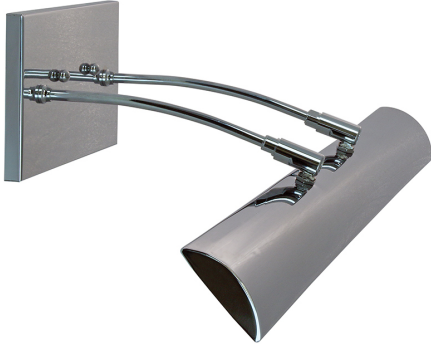

HOUSE OF TROY

ZENITH PICTURE LIGHT

Zenith 24"Direct Wire LEDZ picture light

- **SKU:** DZLEDZ24-62
- **Finish Shown:** Chrome
- Other finishes available. Please call 800-428-5367 for assistance.
- **Dimensions:** 4.5"H x 24"W x 10.5"D
- **Base/Backplate:** 4.5" x 8"
- **Shade Size:** 24"
- **Shade Material:** Metal
- **Base Material:** Metal
- **Voltage:** 120
- **Number of Bulbs:** 1
- **Bulb:** LED-9W, 2700K, 90CRI, 720 Lumens
- **Type of Bulbs:** LED
- **Bulb Included:** Yes

[Read More](#)

SKU: DZLEDZ24-62

Price: \$650.00

INDEX

Z

Zenith Picture Light 1