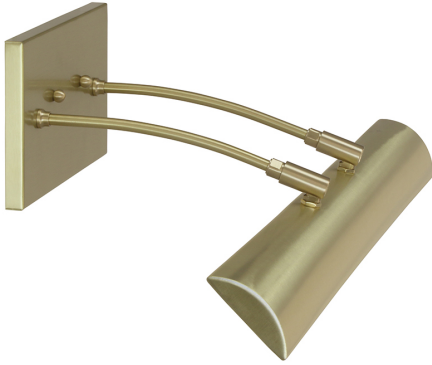

HOUSE OF TROY

ZENITH PICTURE LIGHT

Zenith 24"Direct Wire LEDZ picture light

- **SKU:** DZLEDZ24-51
- **Finish Shown:** Satin Brass
- Other finishes available. Please call 800-428-5367 for assistance.
- **Dimensions:** 4.5"H x 24"W x 10.5"D
- **Base/Backplate:** 4.5" x 8"
- **Shade Size:** 24"
- **Shade Material:** Metal
- **Base Material:** Metal
- **Voltage:** 120
- **Number of Bulbs:** 1
- **Bulb:** LED-9W, 2700K, 90CRI, 720 Lumens
- **Type of Bulbs:** LED
- **Bulb Included:** Yes

[Read More](#)

SKU: DZLEDZ24-51

Price: \$590.00

INDEX

Z

Zenith Picture Light 1