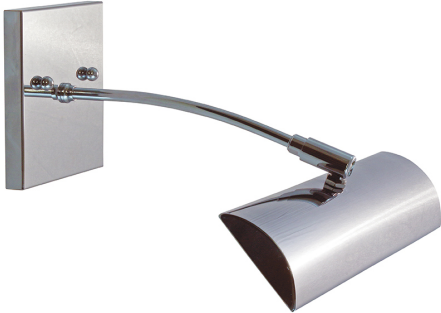

## ZENITH PICTURE LIGHT

Zenith 12"Direct Wire LEDZ picture light

- **SKU:** DZLEDZ12-62
- **Finish Shown:** Chrome
- Other finishes available. Please call 800-428-5367 for assistance.
- **Dimensions:** 4.5"H x 12"W x 10.5"D
- **Base/Backplate:** 4.5" x 4.5"
- **Shade Size:** 12"
- **Shade Material:** Metal
- **Base Material:** Metal
- **Voltage:** 120
- **Number of Bulbs:** 1
- **Bulb:** LED-4.5W, 2700K, 90CRI, 360 Lumens
- **Type of Bulbs:** LED
- **Bulb Included:** Yes