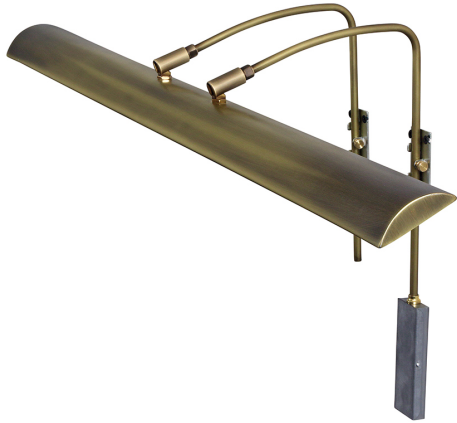

HOUSE OF TROY

ZENITH PICTURE LIGHT

Zenith 36" LEDZ picture light

- **SKU:** ZLEDZ36-71
- **Finish Shown:** Antique Brass
- Other finishes available. Please call 800-428-5367 for assistance.
- **Dimensions:** 6.25"H x 36"W x 10"D
- **Switch:** In-line hi-lo switch on cord 3' from plug
- **Shade Size:** 36"
- **Shade Material:** Metal
- **Base Material:** Metal
- **Voltage:** 120
- **Number of Bulbs:** 1
- **Bulb:** LED-13.5W, 2700K, 90CRI, 1080 Lumens
- **Type of Bulbs:** LED
- **Bulb Included:** Yes

[Read More](#)

SKU: ZLEDZ36-71

Price: \$602.00

INDEX

Z

Zenith Picture Light 1