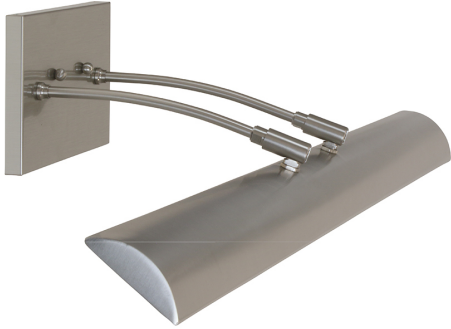

HOUSE OF TROY

ZENITH PICTURE LIGHT

Zenith 36"Direct Wire LEDZ picture light

- **SKU:** DZLEDZ36-52
- **Finish Shown:** Satin Nickel
- Other finishes available. Please call 800-428-5367 for assistance.
- **Dimensions:** 4.5"H x 36"W x 10.5"D
- **Base/Backplate:** 4.5" x 8"
- **Shade Size:** 36"
- **Shade Material:** Metal
- **Base Material:** Metal
- **Voltage:** 120
- **Number of Bulbs:** 1
- **Bulb:** LED-13.5W, 2700K, 90CRI, 1080 Lumens
- **Type of Bulbs:** LED
- **Bulb Included:** Yes

[Read More](#)

SKU: DZLEDZ36-52

Price: \$854.00

INDEX

Z

Zenith Picture Light 1