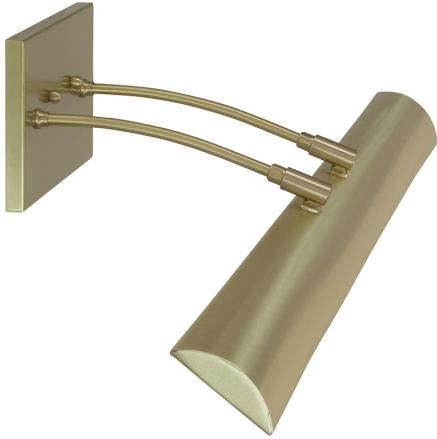

HOUSE OF TROY

ZENITH PICTURE LIGHT

Zenith 36"Direct Wire LEDZ picture light

- **SKU:** DZLEDZ36-51
- **Finish Shown:** Satin Brass
- Other finishes available. Please call 800-428-5367 for assistance.
- **Dimensions:** 4.5"H x 36"W x 10.5"D
- **Base/Backplate:** 4.5" x 8"
- **Shade Size:** 36"
- **Shade Material:** Metal
- **Base Material:** Metal
- **Voltage:** 120
- **Number of Bulbs:** 1
- **Bulb:** LED-13.5W, 2700K, 90CRI, 1080 Lumens
- **Type of Bulbs:** LED
- **Bulb Included:** Yes

[Read More](#)

SKU: DZLEDZ36-51

Price: \$794.00

INDEX

Z

Zenith Picture Light 1