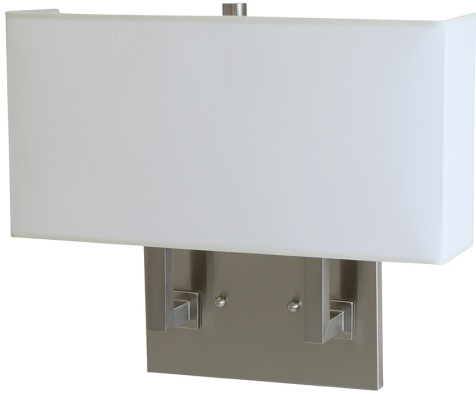

HOUSE OF TROY

WALL SCONCE WL632-SN

Direct Wire ADA wall sconce in satin nickel

- **SKU:** WL632-SN
- **Finish Shown:** Satin Nickel
- Other finishes available. Please call 800-428-5367 for assistance.
- **Dimensions:** 11.5"H x 14.5"W x 4"D
- **Base/Backplate:** 4.5" x 8"
- **Shade Model:** 40373
- **Shade Size:** (14.5" x 3.5") x (14.5" x 3.5") x 7"
- **Shade Material:** Fine Linen Hardback
- **Base Material:** metal
- **Voltage:** 120
- **Number of Bulbs:** 2
- **Bulb:** 40W B10
- **Type of Bulbs:** LED
- **Bulb Included:** No

[Read More](#)

SKU: WL632-SN

Price: \$370.00

INDEX

W

Wall Sconce WL632-SN 1