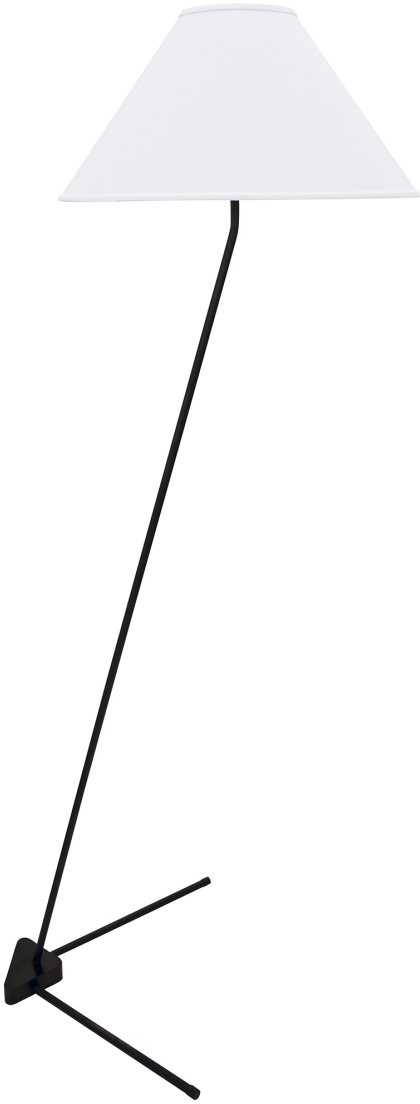

HOUSE OF TROY

VICTORY FLOOR LAMPS

Victory Floor Lamps with Fabric Shade in Black

- **SKU:** VIC900-BLK
- **Finish Shown:** Black
- Other finishes available. Please call 800-428-5367 for assistance.
- **Dimensions:** 61.25"H x 20W x D
- **Base/Backplate:** 17" ext
- **Switch:** On Socket
- **Shade Model:** 40377
- **Shade Size:** 6" x 20" x 12"
- **Shade Material:** White Linen Hardback
- **Base Material:** Metal
- **Voltage:** 120
- **Number of Bulbs:** 1
- **Bulb:** 100W 3-way medium base
- **Type of Bulbs:** LED
- **Bulb Included:** No

[Read More](#)

SKU: VIC900-BLK

Price: \$322.00

INDEX

V

Victory Floor Lamps 1