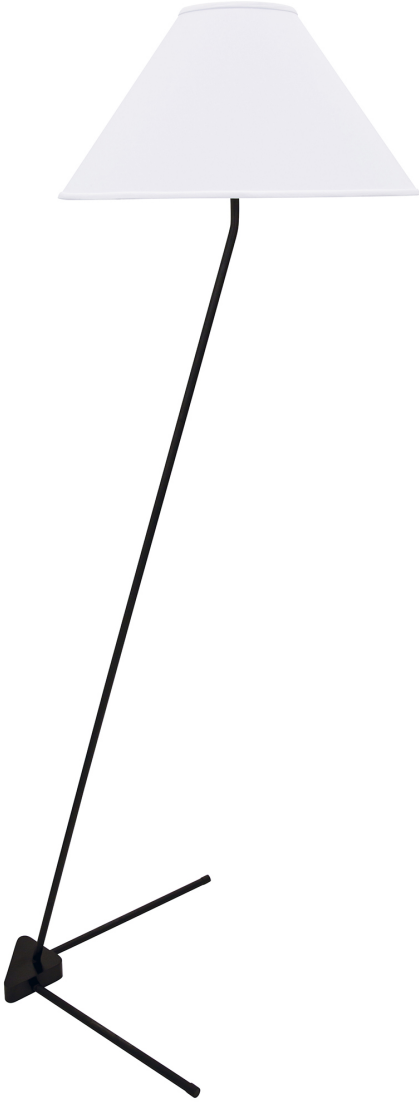

HOUSE OF TROY

VICTORY FLOOR LAMPS

Victory Floor Lamps with Fabric Shade in Black

- **SKU:** VIC900-BLK
- **Finish Shown:** Black
- Other finishes available. Please call 800-428-5367 for assistance.
- **Dimensions:** 61.25"H x 20W x D
- **Base/Backplate:** 17" ext
- **Switch:** On Socket
- **Shade Model:** 40377
- **Shade Size:** 6" x 20" x 12"
- **Shade Material:** White Linen Hardback
- **Base Material:** Metal
- **Voltage:** 120
- **Number of Bulbs:** 1
- **Bulb:** 100W 3-way medium base
- **Type of Bulbs:** LED
- **Bulb Included:** No

[Read More](#)

SKU: VIC900-BLK

Price: \$322.00

INDEX

V

Victory Floor Lamps 1