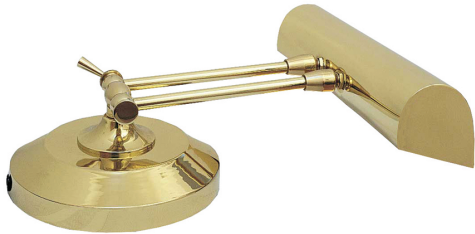

HOUSE OF TROY

UPRIGHT PIANO AND DESK LAMP

Upright Piano and Desk Lamps 14" in Polished Brass

- **SKU:** P14-250-0
- **Finish Shown:** Polished Brass
- Other finishes available. Please call 800-428-5367 for assistance.
- **Dimensions:** 8"H x 14"W x 12"D
- **Base/Backplate:** 6"
- **Switch:** In-line switch on cord 6" from base
- **Shade Size:** 14"
- **Shade Material:** Metal
- **Base Material:** Metal
- **Voltage:** 120
- **Number of Bulbs:** 2
- **Bulb:** 40W-T10 or 60W-T10 medium base
- **Type of Bulbs:** Incandescent
- **Bulb Included:** No

[Read More](#)

SKU: P14-250-0

Price: \$320.00

INDEX

U

Upright Piano and Desk Lamp 1