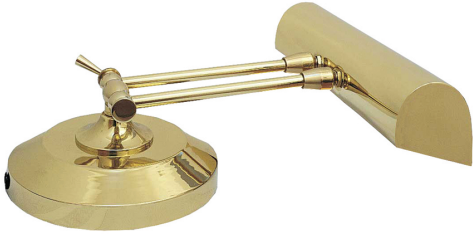

## UPRIGHT PIANO AND DESK LAMP

Upright Piano and Desk Lamps 14" in Polished Brass

- **SKU:** P14-250-0
- **Finish Shown:** Polished Brass
- Other finishes available. Please call 800-428-5367 for assistance.
- **Dimensions:** 8"H x 14"W x 12"D
- **Base/Backplate:** 6"
- **Switch:** In-line switch on cord 6" from base
- **Shade Size:** 14"
- **Shade Material:** Metal
- **Base Material:** Metal
- **Voltage:** 120
- **Number of Bulbs:** 2
- **Bulb:** 40W-T10 or 60W-T10 medium base
- **Type of Bulbs:** Incandescent
- **Bulb Included:** No