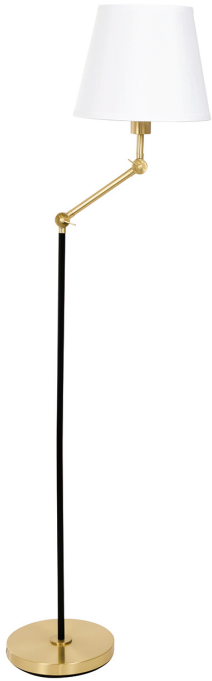

HOUSE OF TROY

TAYLOR FLOOR LAMPS

Taylor Black and Brushed Brass adjustable Floor Lamps

- **SKU:** T400-BLKBB
- **Finish Shown:** Black and Brushed brass
- Other finishes available. Please call 800-428-5367 for assistance.
- **Dimensions:** 59"-62"H x 19"W x 12"D
- **Base/Backplate:** 10" round
- **Switch:** On Socket
- **Shade Size:** 8 x 12 x 9.5
- **Shade Material:** Off-White Hardback
- **Base Material:** Metal
- **Voltage:** 120
- **Number of Bulbs:** 1
- **Bulb:** 60 watt medium base
- **Type of Bulbs:** LED
- **Bulb Included:** No

[Read More](#)

SKU: T400-BLKBB

Price: \$498.00

INDEX

T

Taylor Floor Lamps 1