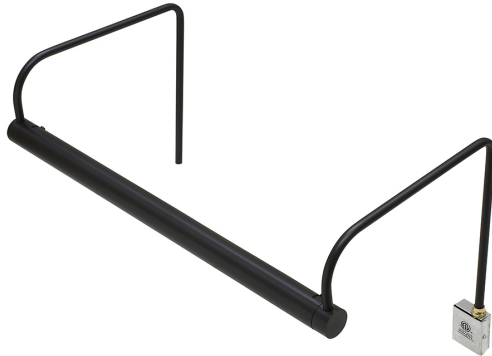

HOUSE OF TROY

SLIM-LINE PICTURE LIGHT

Slim-Line 16" Oil Rubbed Bronze Picture Light

- **SKU:** SL16-91
- **Finish Shown:** Oil Rubbed Bronze
- Other finishes available. Please call 800-428-5367 for assistance.
- **Dimensions:** 7.5"H x 16"W x 8"D
- **Switch:** In-line hi-lo switch on cord 3' from plug
- **Shade Size:** 16"
- **Shade Material:** Metal
- **Base Material:** Metal
- **Voltage:** 120
- **Number of Bulbs:** 3
- **Bulb:** 15W-T4 candelabra base
- **Type of Bulbs:** Incandescent
- **Bulb Included:** Yes

[Read More](#)

SKU: SL16-91

Price: \$278.00

INDEX

S

Slim-Line Picture Light 1