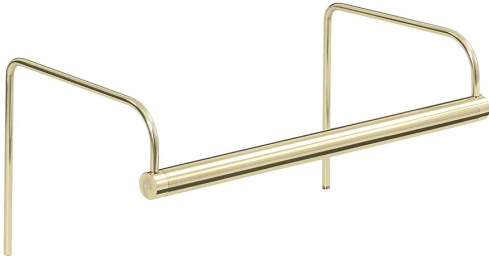

## SLIM-LINE PICTURE LIGHT

Slim-Line 16" Polished Brass Picture Light

- **SKU:** SL16-61
- **Finish Shown:** Polished Brass
- Other finishes available. Please call 800-428-5367 for assistance.
- **Dimensions:** 7.5"H x 16"W x 8"D
- **Switch:** In-line hi-lo switch on cord 3' from plug
- **Shade Size:** 16"
- **Shade Material:** Metal
- **Base Material:** Metal
- **Voltage:** 120
- **Number of Bulbs:** 3
- **Bulb:** 15W-T4 candelabra base
- **Type of Bulbs:** Incandescent
- **Bulb Included:** Yes

## S

Slim-Line Picture Light 1