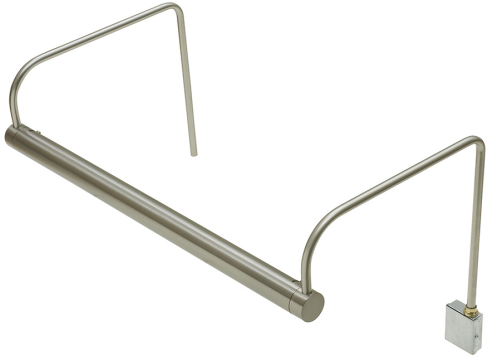

SLIM-LINE PICTURE LIGHT

Slim-Line 16" Satin Nickel Picture Light

- **SKU:** SL16-52
- **Finish Shown:** Satin Nickel
- Other finishes available. Please call 800-428-5367 for assistance.
- **Dimensions:** 7.5"H x 16"W x 8"D
- **Switch:** In-line hi-lo switch on cord 3' from plug
- **Shade Size:** 16"
- **Shade Material:** Metal
- **Base Material:** Metal
- **Voltage:** 120
- **Number of Bulbs:** 3
- **Bulb:** 15W-T4 candelabra base
- **Type of Bulbs:** Incandescent
- **Bulb Included:** Yes

[Read More](#)

SKU: SL16-52

Price: \$336.00

INDEX

S

Slim-Line Picture Light 1