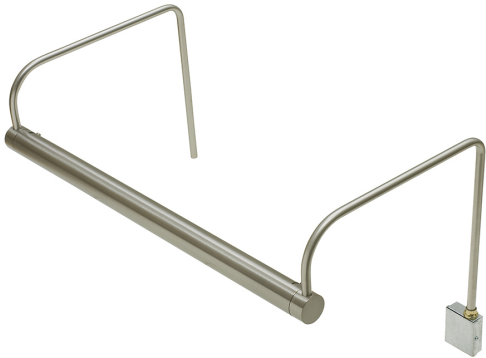

SLIM-LINE PICTURE LIGHT

Slim-Line 16" Satin Nickel Picture Light

- **SKU:** SL16-52
- **Finish Shown:** Satin Nickel
- Other finishes available. Please call 800-428-5367 for assistance.
- **Dimensions:** 7.5"H x 16"W x 8"D
- **Switch:** In-line hi-lo switch on cord 3' from plug
- **Shade Size:** 16"
- **Shade Material:** Metal
- **Base Material:** Metal
- **Voltage:** 120
- **Number of Bulbs:** 3
- **Bulb:** 15W-T4 candelabra base
- **Type of Bulbs:** Incandescent
- **Bulb Included:** Yes

[Read More](#)

SKU: SL16-52

Price: \$336.00

INDEX

S

Slim-Line Picture Light 1