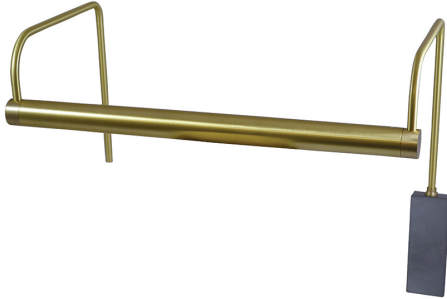

HOUSE OF TROY

SLIM-LINE LED PICTURE LIGHT

Slim-Line 15" LED Picture Light in Satin Brass

- **SKU:** SLEDZ15-51
- **Finish Shown:** Satin Brass
- Other finishes available. Please call 800-428-5367 for assistance.
- **Dimensions:** 7.5"H x 15"W x 8"D
- **Switch:** In-line switch on cord 3' from plug
- **Shade Size:** 15"
- **Shade Material:** Metal
- **Base Material:** Metal
- **Voltage:** 120
- **Number of Bulbs:** 1
- **Bulb:** LED-4.5W, 2700K, 90CRI, 360 Lumens
- **Type of Bulbs:** LED
- **Bulb Included:** Yes

[Read More](#)

SKU: SLEDZ15-51

Price: \$326.00

INDEX

S

Slim-Line LED Picture Light 1