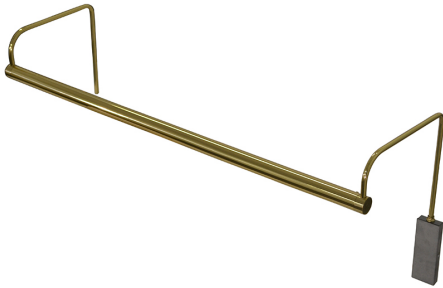

HOUSE OF TROY

SLIM-LINE LED PICTURE LIGHT

Slim-Line 29" LED Picture Light in Polished Brass

- **SKU:** SLEDZ29-61
- **Finish Shown:** Polished Brass
- Other finishes available. Please call 800-428-5367 for assistance.
- **Dimensions:** 7.5"H x 29"W x 8"D
- **Switch:** In-line switch on cord 3' from plug
- **Shade Size:** 29"
- **Shade Material:** Metal
- **Base Material:** Metal
- **Voltage:** 120
- **Number of Bulbs:** 1
- **Bulb:** LED-9W, 2700K, 90CRI, 720 Lumens
- **Type of Bulbs:** LED
- **Bulb Included:** Yes

[Read More](#)

SKU: SLEDZ29-61

Price: \$518.00

INDEX

S

Slim-Line LED Picture Light 1