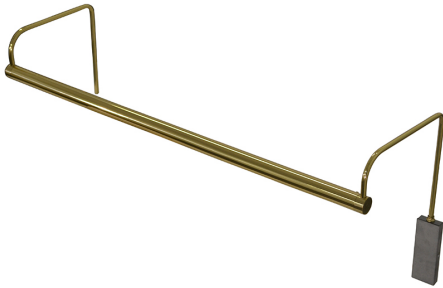

HOUSE OF TROY

## SLIM-LINE LED PICTURE LIGHT

Slim-Line 29" LED Picture Light in Polished Brass

- **SKU:** SLEDZ29-61
- **Finish Shown:** Polished Brass
- Other finishes available. Please call 800-428-5367 for assistance.
- **Dimensions:** 7.5"H x 29"W x 8"D
- **Switch:** In-line switch on cord 3' from plug
- **Shade Size:** 29"
- **Shade Material:** Metal
- **Base Material:** Metal
- **Voltage:** 120
- **Number of Bulbs:** 1
- **Bulb:** LED-9W, 2700K, 90CRI, 720 Lumens
- **Type of Bulbs:** LED
- **Bulb Included:** Yes

[Read More](#)

**SKU:** SLEDZ29-61

**Price:** \$518.00

## S

Slim-Line LED Picture Light 1