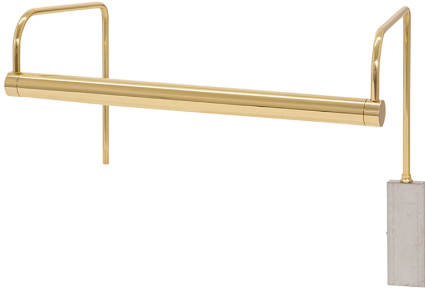

## SLIM-LINE LED PICTURE LIGHT

Slim-Line 15" LED Picture Light in Polished Brass

- **SKU:** SLEDZ15-61
- **Finish Shown:** Polished Brass
- Other finishes available. Please call 800-428-5367 for assistance.
- **Dimensions:** 7.5"H x 15"W x 8"D
- **Switch:** In-line switch on cord 3' from plug
- **Shade Size:** 15"
- **Shade Material:** Metal
- **Base Material:** Metal
- **Voltage:** 120
- **Number of Bulbs:** 1
- **Bulb:** LED-4.5W, 2700K, 90CRI, 360 Lumens
- **Type of Bulbs:** LED
- **Bulb Included:** Yes

[Read More](#)

**SKU:** SLEDZ15-61

**Price:** \$326.00

## S

Slim-Line LED Picture Light 1