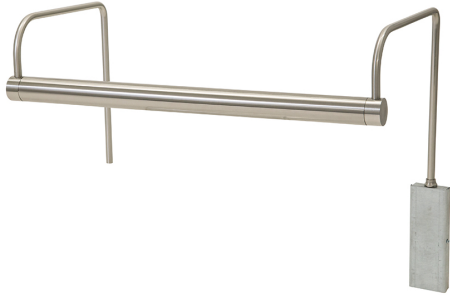

## SLIM-LINE LED PICTURE LIGHT

Slim-Line 15" LED Picture Light in Satin Nickel

- **SKU:** SLEDZ15-52
- **Finish Shown:** Satin Nickel
- Other finishes available. Please call 800-428-5367 for assistance.
- **Dimensions:** 7.5"H x 15"W x 8"D
- **Switch:** In-line switch on cord 3' from plug
- **Shade Size:** 15"
- **Shade Material:** Metal
- **Base Material:** Metal
- **Voltage:** 120
- **Number of Bulbs:** 1
- **Bulb:** LED-4.5W, 2700K, 90CRI, 360 Lumens
- **Type of Bulbs:** LED
- **Bulb Included:** Yes

[Read More](#)

**SKU:** SLEDZ15-52

**Price:** \$378.00

## S

Slim-Line LED Picture Light 1