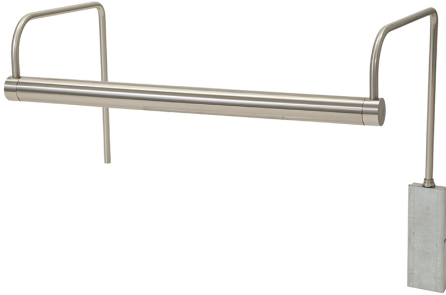

HOUSE OF TROY

SLIM-LINE LED PICTURE LIGHT

Slim-Line 15" LED Picture Light in Satin Nickel

- **SKU:** SLEDZ15-52
- **Finish Shown:** Satin Nickel
- Other finishes available. Please call 800-428-5367 for assistance.
- **Dimensions:** 7.5"H x 15"W x 8"D
- **Switch:** In-line switch on cord 3' from plug
- **Shade Size:** 15"
- **Shade Material:** Metal
- **Base Material:** Metal
- **Voltage:** 120
- **Number of Bulbs:** 1
- **Bulb:** LED-4.5W, 2700K, 90CRI, 360 Lumens
- **Type of Bulbs:** LED
- **Bulb Included:** Yes

[Read More](#)

SKU: SLEDZ15-52

Price: \$378.00

INDEX

S

Slim-Line LED Picture Light 1