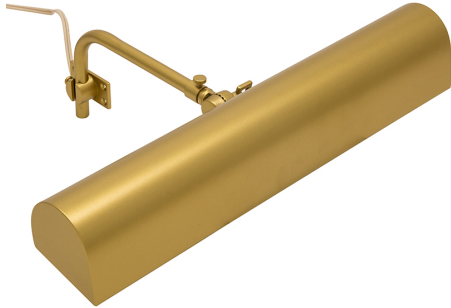

HOUSE OF TROY

RICHARDSON REFLECTOR PICTURE LIGHT

Richardson Reflector 14" Gold Picture Light

- **SKU:** RR14-1
- **Finish Shown:** Gold
- Other finishes available. Please call 800-428-5367 for assistance.
- **Dimensions:** 2.25"H x 14"W x 7"-9"D
- **Shade Size:** 14"
- **Shade Material:** Metal
- **Base Material:** Metal
- **Voltage:** 120
- **Number of Bulbs:** 2
- **Bulb:** 25W-T10 or 40W-T10 medium base
- **Type of Bulbs:** Incandescent
- **Bulb Included:** No

[Read More](#)

SKU: RR14-1

Price: \$158.00

INDEX

R

Richardson Reflector Picture Light 1