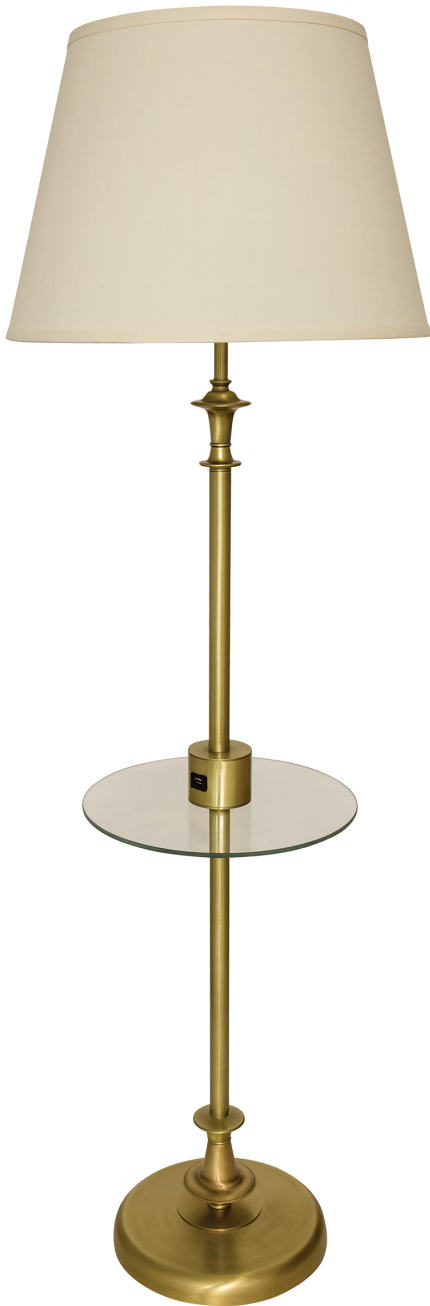

HOUSE OF TROY

## RANDOLPH FLOOR LAMPS

Randolph Floor Lamps with Table and USB Port in Antique Brass

- **SKU:** RA302-AB
- **Finish Shown:** Antique Brass
- Other finishes available. Please call 800-428-5367 for assistance.
- **Dimensions:** 57"H x 18W x D
- **Base/Backplate:** 11
- **Switch:** On Socket
- **Shade Model:** 40569
- **Shade Size:** 12" x 18" x 12"
- **Shade Material:** Off White Linen Hardback
- **Base Material:** Metal
- **Voltage:** 120
- **Number of Bulbs:** 1
- **Bulb:** 100W 3-way medium base
- **Type of Bulbs:** LED
- **Bulb Included:** No

[Read More](#)

**SKU:** RA302-AB

**Price:** \$464.00

## R

Randolph Floor Lamps 1