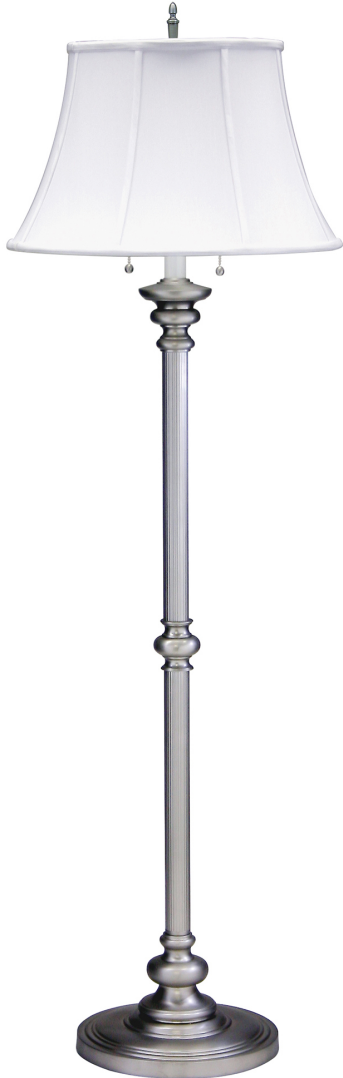

HOUSE OF TROY

## NEWPORT TWIN PULL FLOOR LAMPS

Newport 57.5" Pewter Floor Lamps

- **SKU:** N601-PTR
- **Finish Shown:** Pewter
- Other finishes available. Please call 800-428-5367 for assistance.
- **Dimensions:** 57.5"H x 19"W x 19"D
- **Base/Backplate:** 12"
- **Switch:** Twin pull chain switches
- **Shade Model:** 40453
- **Shade Size:** 12" x 19" x 12"
- **Shade Material:** White Linen Softback
- **Base Material:** Metal
- **Voltage:** 120
- **Number of Bulbs:** 2
- **Bulb:** 100W medium base
- **Type of Bulbs:** LED
- **Bulb Included:** No

[Read More](#)

**SKU:** N601-PTR

**Price:** \$488.00