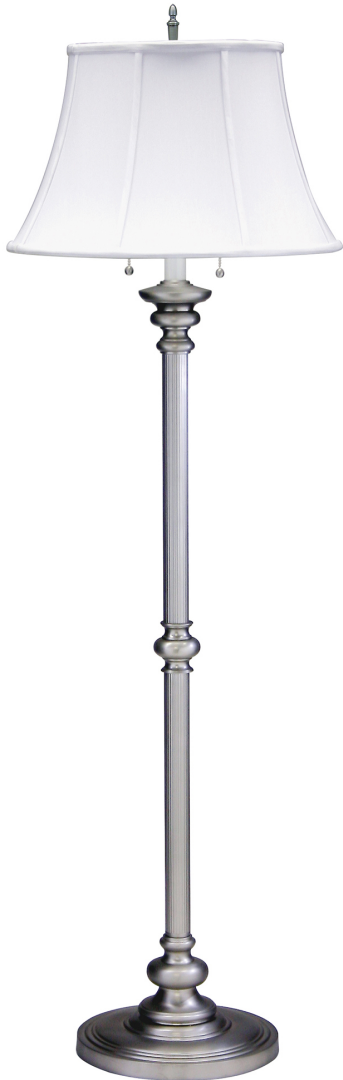

HOUSE OF TROY

## NEWPORT TWIN PULL FLOOR LAMPS

Newport 57.5" Pewter Floor Lamps

- **SKU:** N601-PTR
- **Finish Shown:** Pewter
- Other finishes available. Please call 800-428-5367 for assistance.
- **Dimensions:** 57.5"H x 19"W x 19"D
- **Base/Backplate:** 12"
- **Switch:** Twin pull chain switches
- **Shade Model:** 40453
- **Shade Size:** 12" x 19" x 12"
- **Shade Material:** White Linen Softback
- **Base Material:** Metal
- **Voltage:** 120
- **Number of Bulbs:** 2
- **Bulb:** 100W medium base
- **Type of Bulbs:** LED
- **Bulb Included:** No

[Read More](#)

**SKU:** N601-PTR

**Price:** \$488.00