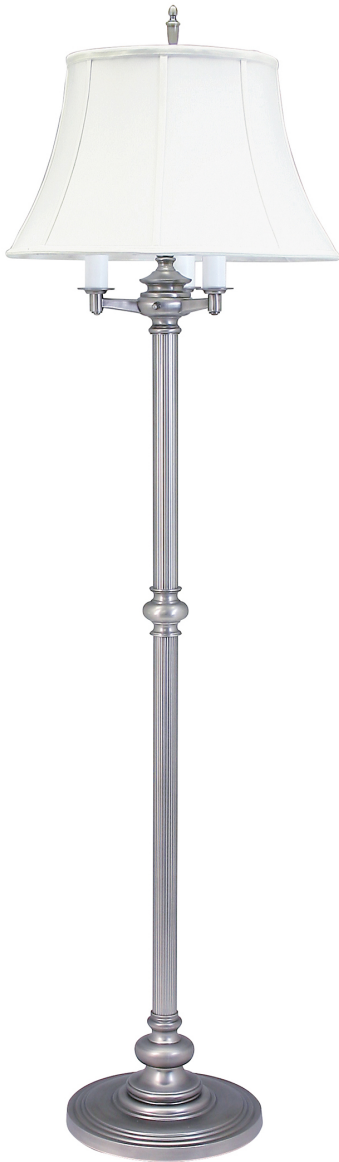

HOUSE OF TROY

NEWPORT SIX-WAY FLOOR LAMPS

Newport 66" Pewter Six-Way Floor Lamps

- **SKU:** N603-PTR
- **Finish Shown:** Pewter
- Other finishes available. Please call 800-428-5367 for assistance.
- **Dimensions:** 66.5"H x 19"W x 19"D
- **Base/Backplate:** 12"
- **Switch:** On Column
- **Shade Model:** 40453
- **Shade Size:** 12" x 19" x 12"
- **Shade Material:** White Linen Softback
- **Base Material:** Metal
- **Voltage:** 120
- **Number of Bulbs:** 1
- **Bulb:** 150W 3-way medium base
- **Type of Bulbs:** LED
- **Bulb Included:** No

[Read More](#)

SKU: N603-PTR

Price: \$608.00

INDEX

N

Newport Six-Way Floor Lamps 1