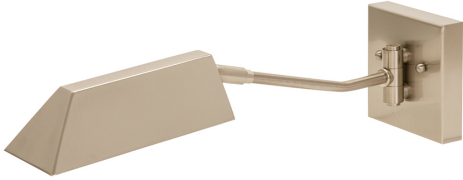

## NEWBURY WALL SWINGS

Newbury Wall Swings in Satin Nickel with USB Port

- **SKU:** NEW275-SN
- **Finish Shown:** Black
- Other finishes available. Please call 800-428-5367 for assistance.
- **Dimensions:** 5"H x 5"W x 17.5"D
- **Base/Backplate:** 5" x 5"
- **Switch:** On Shade
- **Shade Size:** 2"H x 3"W x 7"L
- **Shade Material:** Metal
- **Base Material:** Metal
- **Voltage:** 120
- **Number of Bulbs:** 1
- **Bulb:** LED-3000K, 90+CRI, 5W, 545 Lumens  
Candelabra Base
- **Type of Bulbs:** LED
- **Bulb Included:** Yes