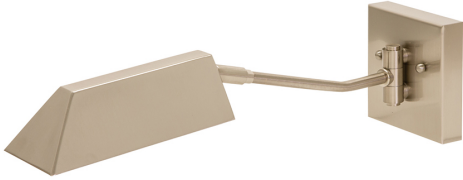

HOUSE OF TROY

NEWBURY WALL SWINGS

Newbury Wall Swings in Satin Nickel with USB Port

- **SKU:** NEW275-SN
- **Finish Shown:** Black
- Other finishes available. Please call 800-428-5367 for assistance.
- **Dimensions:** 5"H x 5"W x 17.5"D
- **Base/Backplate:** 5" x 5"
- **Switch:** On Shade
- **Shade Size:** 2"H x 3"W x 7"L
- **Shade Material:** Metal
- **Base Material:** Metal
- **Voltage:** 120
- **Number of Bulbs:** 1
- **Bulb:** LED-3000K, 90+CRI, 5W, 545 Lumens
Candelabra Base
- **Type of Bulbs:** LED
- **Bulb Included:** Yes

[Read More](#)

SKU: NEW275-SN

Price: \$276.00

INDEX

N

Newbury Wall Swings 1