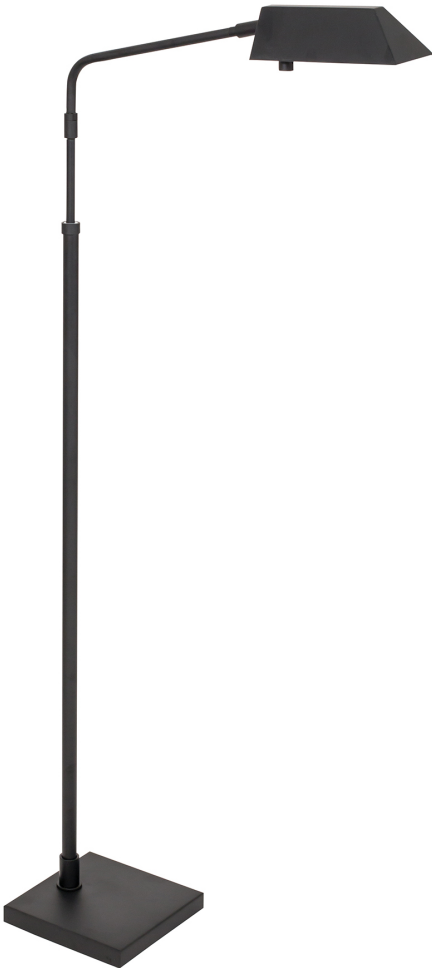

HOUSE OF TROY

## NEWBURY FLOOR LAMPS

Newbury Adjustable Floor Lamps in Black

- **SKU:** NEW200-BLK
- **Finish Shown:** Black
- Other finishes available. Please call 800-428-5367 for assistance.
- **Dimensions:** 42" to 54" H x 10"W x 18"D
- **Base/Backplate:** 10" x 10"
- **Switch:** On Shade
- **Shade Size:** 2"H x 3"W x 7"L
- **Shade Material:** Metal
- **Base Material:** Metal
- **Voltage:** 120
- **Number of Bulbs:** 1
- **Bulb:** LED-3000K, 90+CRI, 5W, 545 Lumens  
Candelabra Base
- **Type of Bulbs:** LED
- **Bulb Included:** Yes

[Read More](#)

**SKU:** NEW200-BLK

**Price:** \$552.00