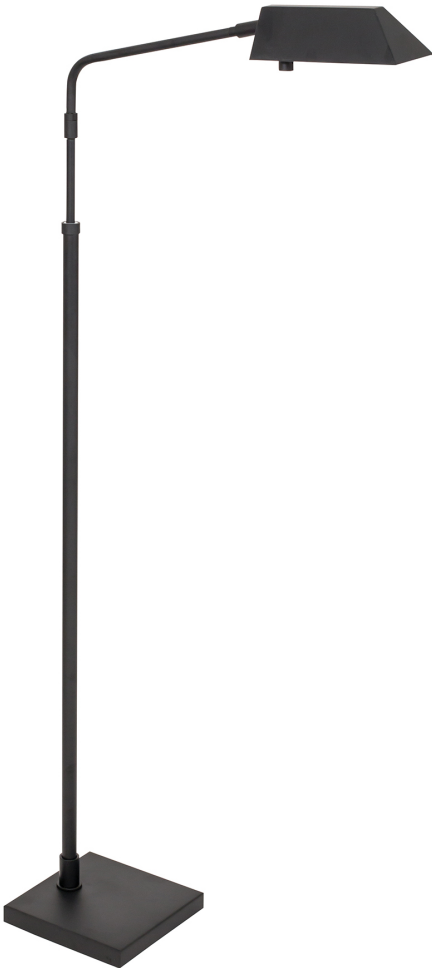

HOUSE OF TROY

NEWBURY FLOOR LAMPS

Newbury Adjustable Floor Lamps in Black

- **SKU:** NEW200-BLK
- **Finish Shown:** Black
- Other finishes available. Please call 800-428-5367 for assistance.
- **Dimensions:** 42" to 54" H x 10"W x 18"D
- **Base/Backplate:** 10" x 10"
- **Switch:** On Shade
- **Shade Size:** 2"H x 3"W x 7"L
- **Shade Material:** Metal
- **Base Material:** Metal
- **Voltage:** 120
- **Number of Bulbs:** 1
- **Bulb:** LED-3000K, 90+CRI, 5W, 545 Lumens
Candelabra Base
- **Type of Bulbs:** LED
- **Bulb Included:** Yes

[Read More](#)

SKU: NEW200-BLK

Price: \$552.00

INDEX

N

Newbury Floor Lamps 1