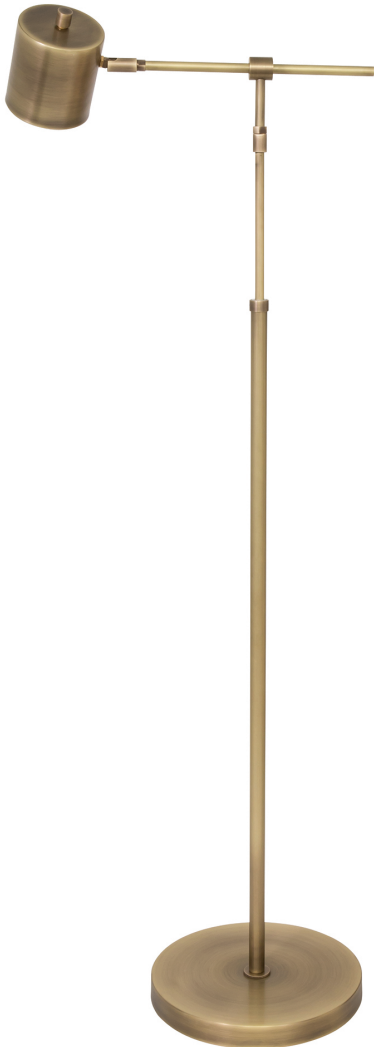

HOUSE OF TROY

MORRIS FLOOR LAMPS

Morris Adjustable LED Floor Lamps in Antique Brass

- **SKU:** MO200-AB
- **Finish Shown:** Antique Brass
- Other finishes available. Please call 800-428-5367 for assistance.
- **Dimensions:** 39" to 51"H x 15.5"W x 10.5"D
- **Base/Backplate:** 10"
- **Switch:** On Shade
- **Shade Size:** 3.75" x 4"
- **Shade Material:** Metal
- **Base Material:** Metal
- **Voltage:** 120
- **Number of Bulbs:** 1
- **Bulb:** Integrated LED-3000K, 80 CRI, 6.2W, 600 Lumens
- **Type of Bulbs:** LED
- **Bulb Included:** Yes

[Read More](#)

SKU: MO200-AB

Price: \$456.00

INDEX

M

Morris Floor Lamps 1