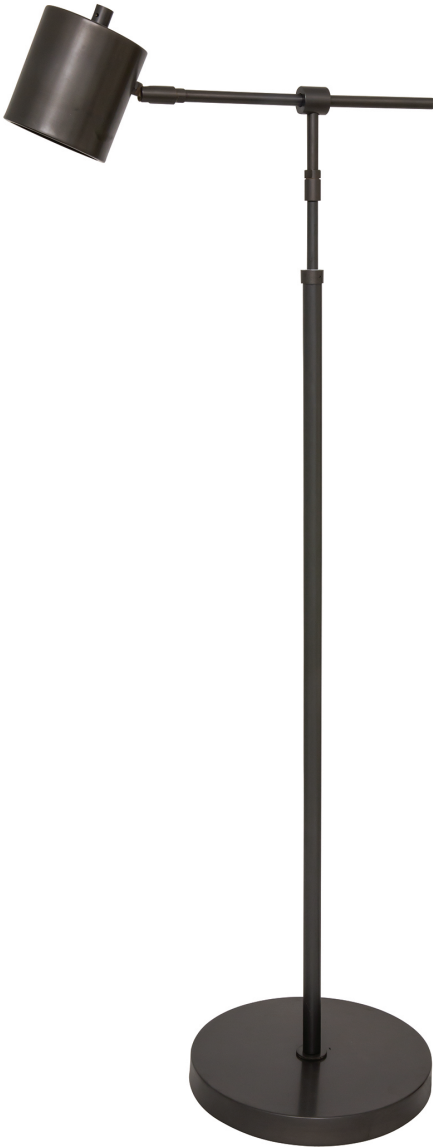

HOUSE OF TROY

## MORRIS FLOOR LAMPS

Morris Adjustable LED Floor Lamps in Oil Rubbed Bronze

- **SKU:** MO200-OB
- **Finish Shown:** Oil Rubbed Bronze
- Other finishes available. Please call 800-428-5367 for assistance.
- **Dimensions:** 39" to 51"H x 15.5"W x 10.5"D
- **Base/Backplate:** 10"
- **Switch:** On Shade
- **Shade Size:** 3.75" x 4"
- **Shade Material:** Metal
- **Base Material:** Metal
- **Voltage:** 120
- **Number of Bulbs:** 1
- **Bulb:** Integrated LED-3000K, 80 CRI, 6.2W, 600 Lumens
- **Type of Bulbs:** LED
- **Bulb Included:** Yes

[Read More](#)

**SKU:** MO200-OB

**Price:** \$456.00

## M

Morris Floor Lamps 1