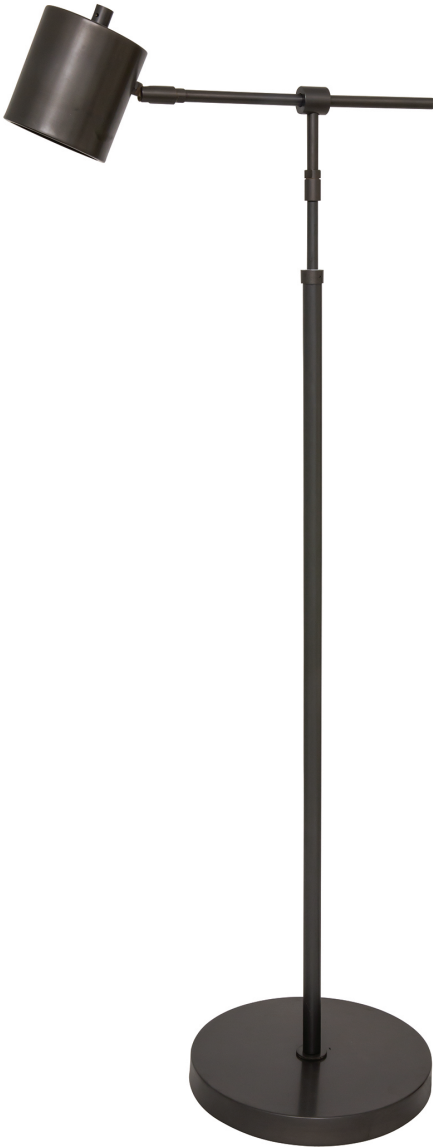

HOUSE OF TROY

MORRIS FLOOR LAMPS

Morris Adjustable LED Floor Lamps in Oil Rubbed Bronze

- **SKU:** MO200-OB
- **Finish Shown:** Oil Rubbed Bronze
- Other finishes available. Please call 800-428-5367 for assistance.
- **Dimensions:** 39" to 51"H x 15.5"W x 10.5"D
- **Base/Backplate:** 10"
- **Switch:** On Shade
- **Shade Size:** 3.75" x 4"
- **Shade Material:** Metal
- **Base Material:** Metal
- **Voltage:** 120
- **Number of Bulbs:** 1
- **Bulb:** Integrated LED-3000K, 80 CRI, 6.2W, 600 Lumens
- **Type of Bulbs:** LED
- **Bulb Included:** Yes

[Read More](#)

SKU: MO200-OB

Price: \$456.00

INDEX

M

Morris Floor Lamps 1