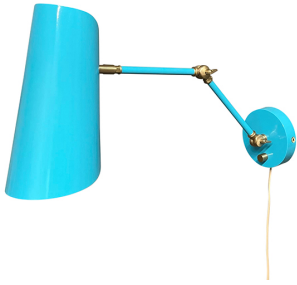

HOUSE OF TROY

LOGAN WALL SWING LAMP

Logan Azure/Satin Brass Wall Swing Lamp with rolled shade

- **SKU:** L375-AZSB
- **Finish Shown:** Azure/Satin Brass
- Other finishes available. Please call 800-428-5367 for assistance.
- **Dimensions:** 10.5"H x 5.5"W x 17"-27"D
- **Base/Backplate:** 5" diameter
- **Switch:** Full range dimmer on backplate
- **Shade Size:** (3.5"X 5") (5.5"X6") X 10.5"
- **Shade Material:** Metal
- **Base Material:** Metal
- **Voltage:** 120
- **Number of Bulbs:** 1
- **Bulb:** 100W Type A
- **Type of Bulbs:** LED
- **Bulb Included:** No

[Read More](#)

SKU: L375-AZSB

Price: \$430.00

INDEX

L

Logan Wall Swing Lamp 1