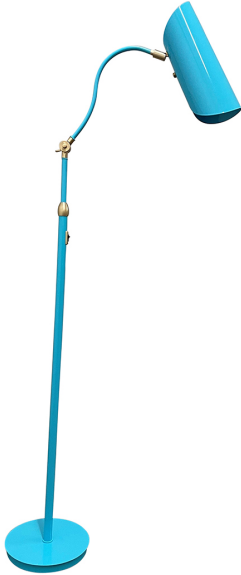

HOUSE OF TROY

## LOGAN FLOOR LAMPS

Logan Azure/Satin Brass Floor Lamps with rolled shade

- **SKU:** L300-AZSB
- **Finish Shown:** Azure/Satin Brass
- Other finishes available. Please call 800-428-5367 for assistance.
- **Dimensions:** 48"-64"H x 10.5"W x 18"-24"D
- **Base/Backplate:** 10.5" diameter
- **Switch:** On Column
- **Shade Size:** (3.5" X 5") (5.5"X 6") X 12"
- **Shade Material:** Metal
- **Base Material:** Metal
- **Voltage:** 120
- **Number of Bulbs:** 1
- **Bulb:** 100W Type A
- **Type of Bulbs:** LED
- **Bulb Included:** No