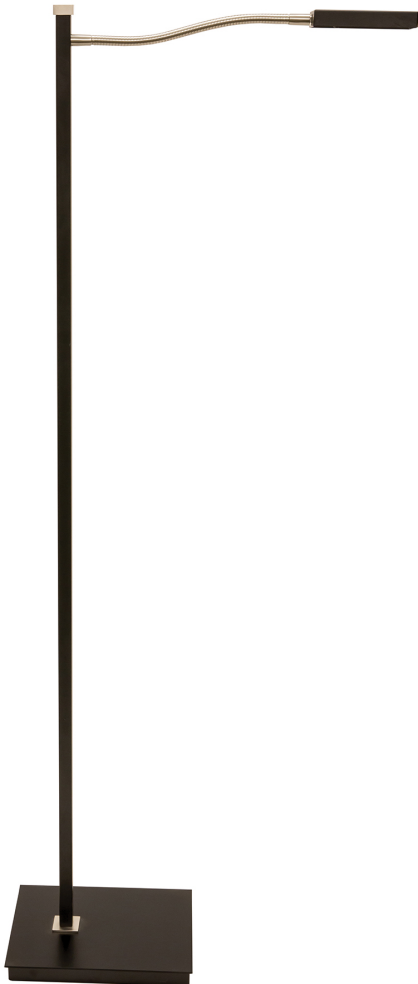

HOUSE OF TROY

LEWIS FLOOR LAMP

52" Lewis LED Gooseneck Floor Lamps in Black with Satin Nickel

- **SKU:** LEW800-BLK
- **Finish Shown:** Black
- Other finishes available. Please call 800-428-5367 for assistance.
- **Dimensions:** 52"H x 8.5"W x 19"D
- **Base/Backplate:** 8.5" x 10.5"
- **Switch:** On Shade
- **Shade Size:** 2.5" x 5"
- **Shade Material:** Metal
- **Base Material:** Metal
- **Voltage:** 120
- **Bulb:** Integrated LED-2900K, 96 CRI, 6.8W, 800 Lu
- **Type of Bulbs:** LED
- **Bulb Included:** Yes

[Read More](#)

SKU: LEW800-BLK

Price: \$596.00

INDEX

L

Lewis Floor Lamp 1