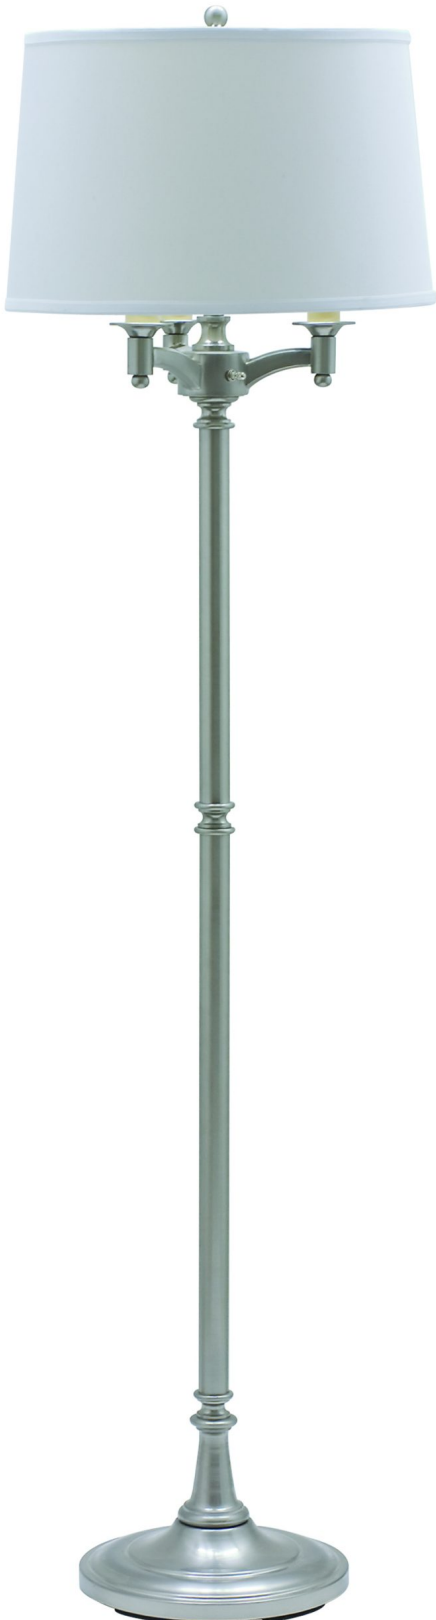

HOUSE OF TROY

## LANCASTER SIX-WAY FLOOR LAMPS

Lancaster 62.75" Satin Nickel Six Way Floor Lamps

- **SKU:** L800-SN
- **Finish Shown:** Satin Nickel
- Other finishes available. Please call 800-428-5367 for assistance.
- **Dimensions:** 62.75"H x 17"W x 17"D
- **Base/Backplate:** 11"
- **Switch:** On Column
- **Shade Model:** 40433
- **Shade Size:** 15" x 17" x 10.5"
- **Shade Material:** White Linen Hardback
- **Base Material:** Metal
- **Voltage:** 120
- **Number of Bulbs:** 1
- **Bulb:**(1) 150W 3-way (3) 75W single
- **Type of Bulbs:** LED
- **Bulb Included:** No

[Read More](#)

**SKU:** L800-SN

**Price:** \$608.00

## L

Lancaster Six-Way Floor Lamps 1