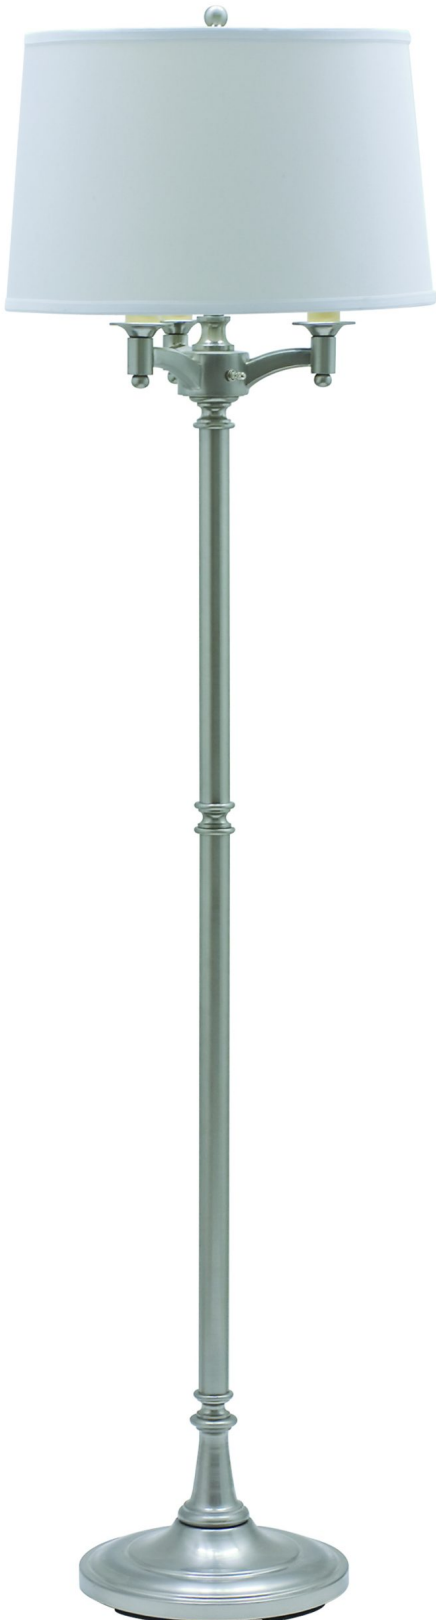

HOUSE OF TROY

LANCASTER SIX-WAY FLOOR LAMPS

Lancaster 62.75" Satin Nickel Six Way Floor Lamps

- **SKU:** L800-SN
- **Finish Shown:** Satin Nickel
- Other finishes available. Please call 800-428-5367 for assistance.
- **Dimensions:** 62.75"H x 17"W x 17"D
- **Base/Backplate:** 11"
- **Switch:** On Column
- **Shade Model:** 40433
- **Shade Size:** 15" x 17" x 10.5"
- **Shade Material:** White Linen Hardback
- **Base Material:** Metal
- **Voltage:** 120
- **Number of Bulbs:** 1
- **Bulb:**(1) 150W 3-way (3) 75W single
- **Type of Bulbs:** LED
- **Bulb Included:** No

[Read More](#)

SKU: L800-SN

Price: \$608.00

INDEX

L

Lancaster Six-Way Floor Lamps 1