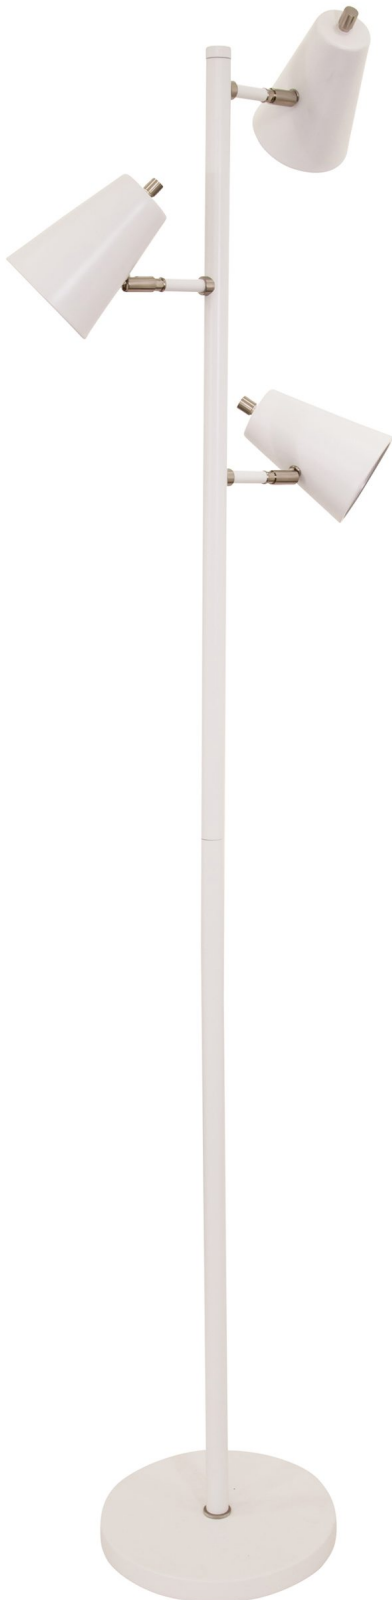

HOUSE OF TROY

KIRBY LED FLOOR LAMP

Kirby LED three light floor lamp in white with satin nickel accents

- **SKU:** K130-WT
- **Finish Shown:** White
- Other finishes available. Please call 800-428-5367 for assistance.
- **Dimensions:** 64"H x 17"W x 5.5"D
- **Base/Backplate:** 11"
- **Switch:** On Shade
- **Shade Size:** 2.25" x 4.25" x 5.5"
- **Shade Material:** Metal
- **Base Material:** Metal
- **Voltage:** 120
- **Number of Bulbs:** 3
- **Bulb:** LED-6.2W, 3000K, 80CRI, 600 Lumens
- **Type of Bulbs:** LED
- **Bulb Included:** Yes

[Read More](#)

SKU: K130-WT

Price: \$472.00

INDEX

K

Kirby LED Floor Lamp 1