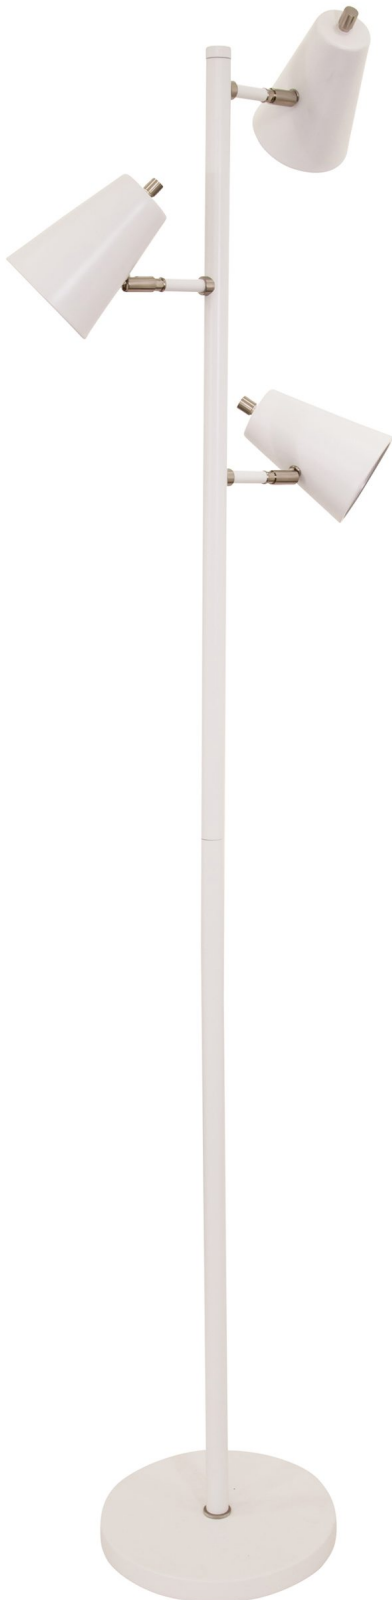

HOUSE OF TROY

## KIRBY LED FLOOR LAMP

Kirby LED three light floor lamp in white with satin nickel accents

- **SKU:** K130-WT
- **Finish Shown:** White
- Other finishes available. Please call 800-428-5367 for assistance.
- **Dimensions:** 64"H x 17"W x 5.5"D
- **Base/Backplate:** 11"
- **Switch:** On Shade
- **Shade Size:** 2.25" x 4.25" x 5.5"
- **Shade Material:** Metal
- **Base Material:** Metal
- **Voltage:** 120
- **Number of Bulbs:** 3
- **Bulb:** LED-6.2W, 3000K, 80CRI, 600 Lumens
- **Type of Bulbs:** LED
- **Bulb Included:** Yes

[Read More](#)

**SKU:** K130-WT

**Price:** \$472.00

## K

Kirby LED Floor Lamp 1