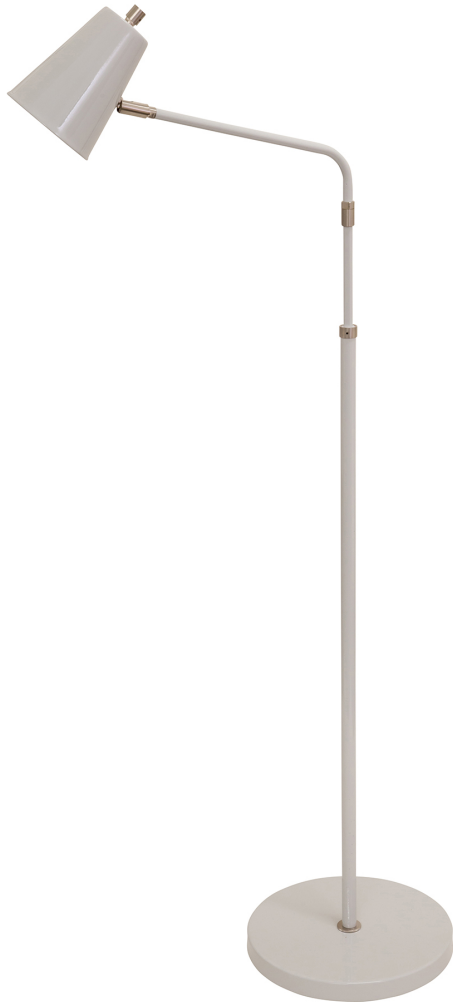

HOUSE OF TROY

## KIRBY LED FLOOR LAMP

Kirby LED adjustable floor lamp in gray with satin nickel accents

- **SKU:** K100-GR
- **Finish Shown:** Gray
- Other finishes available. Please call 800-428-5367 for assistance.
- **Dimensions:** 42" - 54"H x 21.5"W x 16"D
- **Base/Backplate:** 11"
- **Switch:** On Shade
- **Shade Size:** 2.25" x 4.25" x 5.5"
- **Shade Material:** Metal
- **Base Material:** Metal
- **Voltage:** 120
- **Number of Bulbs:** 1
- **Bulb:** LED-6.2W, 3000K, 80CRI, 600 Lumens
- **Type of Bulbs:** LED
- **Bulb Included:** Yes

[Read More](#)

**SKU:** K100-GR

**Price:** \$360.00

## K

Kirby LED Floor Lamp 1