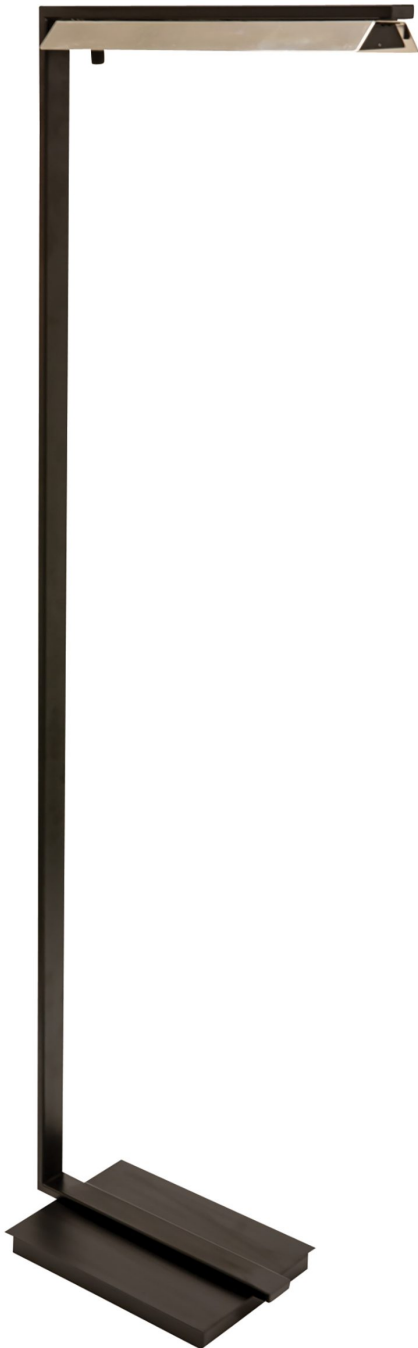

HOUSE OF TROY

## JAY FLOOR LAMP

Jay 52" LED Floor Lamps in Black with Polished Nickel

- **SKU:** JLED500-BLK
- **Finish Shown:** Black
- Other finishes available. Please call 800-428-5367 for assistance.
- **Dimensions:** 52"H x 8"W x 15.5"D
- **Base/Backplate:** 8" x 13"
- **Switch:** On Shade
- **Shade Size:** 3.75" x 14"
- **Shade Material:** Metal
- **Base Material:** Metal
- **Voltage:** 120
- **Bulb:** Integrated LED-3000K, 85 CRI, 4.5W, 500 Lumens
- **Type of Bulbs:** LED
- **Bulb Included:** Yes

[Read More](#)

**SKU:** JLED500-BLK

**Price:** \$552.00

## J

Jay Floor Lamp 1