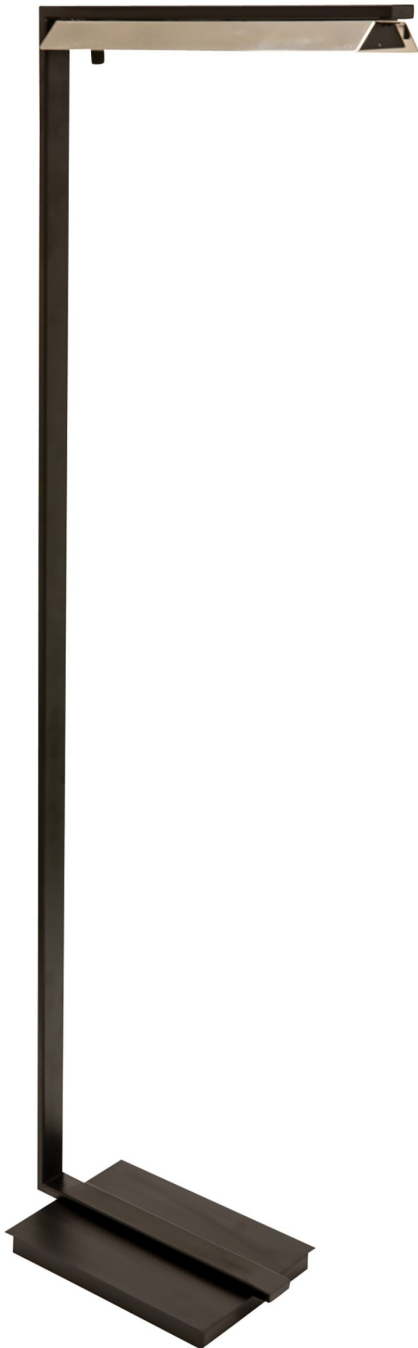

HOUSE OF TROY

JAY FLOOR LAMP

Jay 52" LED Floor Lamps in Black with Polished Nickel

- **SKU:** JLED500-BLK
- **Finish Shown:** Black
- Other finishes available. Please call 800-428-5367 for assistance.
- **Dimensions:** 52"H x 8"W x 15.5"D
- **Base/Backplate:** 8" x 13"
- **Switch:** On Shade
- **Shade Size:** 3.75" x 14"
- **Shade Material:** Metal
- **Base Material:** Metal
- **Voltage:** 120
- **Bulb:** Integrated LED-3000K, 85 CRI, 4.5W, 500 Lumens
- **Type of Bulbs:** LED
- **Bulb Included:** Yes

[Read More](#)

SKU: JLED500-BLK

Price: \$552.00

INDEX

J

Jay Floor Lamp 1