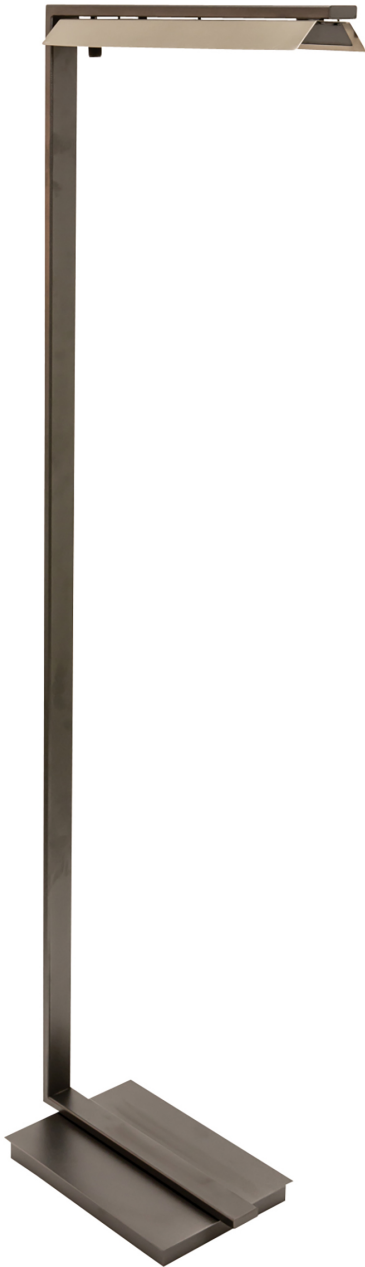

HOUSE OF TROY

JAY FLOOR LAMP

Jay 52" LED Floor Lamps in Granite with Satin Nickel

- **SKU:** JLED500-GT
- **Finish Shown:** Granite
- Other finishes available. Please call 800-428-5367 for assistance.
- **Dimensions:** 52"H x 8"W x 15.5"D
- **Base/Backplate:** 8" x 13"
- **Switch:** On Shade
- **Shade Size:** 3.75" x 14"
- **Shade Material:** Metal
- **Base Material:** Metal
- **Voltage:** 120
- **Bulb:** Integrated LED-3000K, 85 CRI, 4.5W, 500 Lumens
- **Type of Bulbs:** LED
- **Bulb Included:** Yes

[Read More](#)

SKU: JLED500-GT

Price: \$552.00

INDEX

J

Jay Floor Lamp 1