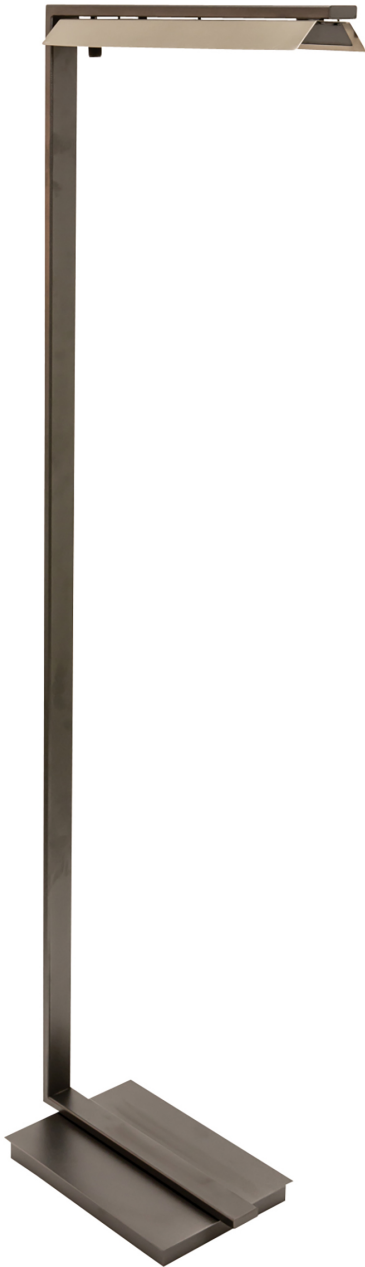

HOUSE OF TROY

## JAY FLOOR LAMP

Jay 52" LED Floor Lamps in Granite with Satin Nickel

- **SKU:** JLED500-GT
- **Finish Shown:** Granite
- Other finishes available. Please call 800-428-5367 for assistance.
- **Dimensions:** 52"H x 8"W x 15.5"D
- **Base/Backplate:** 8" x 13"
- **Switch:** On Shade
- **Shade Size:** 3.75" x 14"
- **Shade Material:** Metal
- **Base Material:** Metal
- **Voltage:** 120
- **Bulb:** Integrated LED-3000K, 85 CRI, 4.5W, 500 Lumens
- **Type of Bulbs:** LED
- **Bulb Included:** Yes

[Read More](#)

**SKU:** JLED500-GT

**Price:** \$552.00

## J

Jay Floor Lamp 1