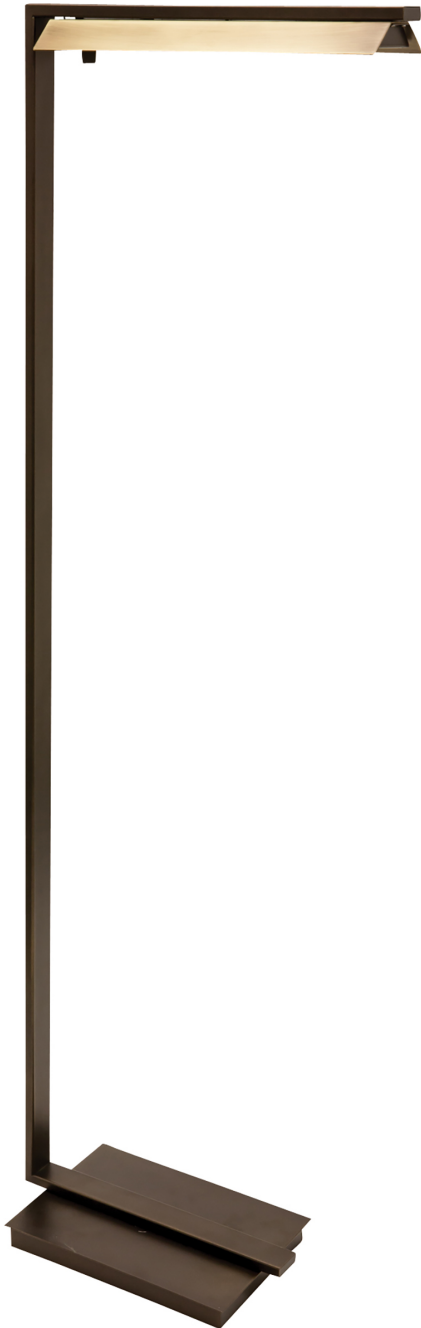

HOUSE OF TROY

JAY FLOOR LAMP

Jay 52" LED Floor Lamps in Chestnut Bronze with Antique Brass

- **SKU:** JLED500-CHB
- **Finish Shown:** Chestnut Bronze
- Other finishes available. Please call 800-428-5367 for assistance.
- **Dimensions:** 52"H x 8"W x 15.5"D
- **Base/Backplate:** 8" x 13"
- **Switch:** On Shade
- **Shade Size:** 3.75" x 14"
- **Shade Material:** Metal
- **Base Material:** Metal
- **Voltage:** 120
- **Bulb:** Integrated LED-3000K, 85 CRI, 4.5W, 500 Lumens
- **Type of Bulbs:** LED
- **Bulb Included:** Yes

[Read More](#)

SKU: JLED500-CHB

Price: \$552.00

INDEX

J

Jay Floor Lamp 1