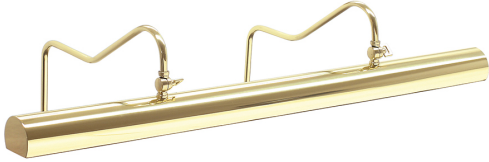

HOUSE OF TROY

HYDE PARK PICTURE LIGHT

Hyde Park 30" Polished Brass Picture Light

- **SKU:** HP30-61
- **Finish Shown:** Polished Brass
- Other finishes available. Please call 800-428-5367 for assistance.
- **Dimensions:** 9"H x 30"W x 12"D
- **Switch:** In-line hi-lo switch on cord 3' from plug
- **Shade Size:** 30"
- **Shade Material:** Metal
- **Base Material:** Metal
- **Voltage:** 120
- **Number of Bulbs:** 4
- **Bulb:** 25W-T10 or 40W-T10 medium base
- **Type of Bulbs:** Incandescent
- **Bulb Included:** No

[Read More](#)

SKU: HP30-61

Price: \$354.00

INDEX

H

Hyde Park Picture Light 1