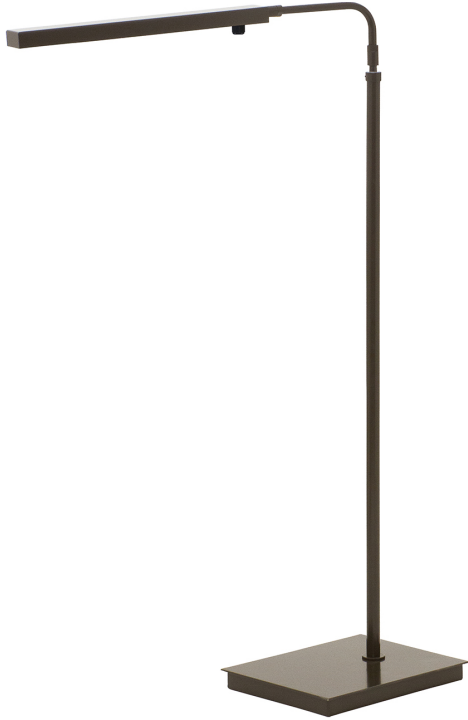

HOUSE OF TROY

## HORIZON LED FLOOR LAMPS

Horizon LEDZ Architectural Bronze Task Floor Lamps

- **SKU:** HLEDZ600-ABZ
- **Finish Shown:** Architectural Bronze
- Other finishes available. Please call 800-428-5367 for assistance.
- **Dimensions:** 37.5"-49.5"H x 8.5"W x 20.5"D
- **Base/Backplate:** 10.5" x 8.5"
- **Switch:** On Shade
- **Shade Size:** 14"
- **Shade Material:** Metal
- **Base Material:** Metal
- **Voltage:** 120
- **Number of Bulbs:** 1
- **Bulb:** LED-4.5W, 2700K, 90CRI, 360 Lumens
- **Type of Bulbs:** LED
- **Bulb Included:** Yes

## H

Horizon LED Floor Lamps 1