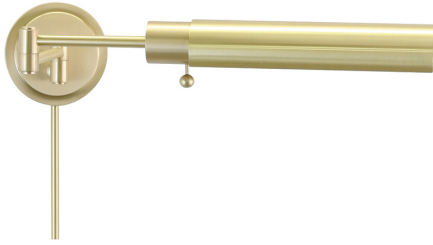

HOUSE OF TROY

HOME OFFICE PHARMACY SWING ARM WALL SWINGS

Home/Office Wall Swing Satin Brass

- **SKU:** WS12-51-F
- **Finish Shown:** Satin Brass
- Other finishes available. Please call 800-428-5367 for assistance.
- **Dimensions:** 5"H x 10"W x 16"D
- **Base/Backplate:** 5"
- **Switch:** On Socket
- **Shade Model:** F-51
- **Shade Size:** 10"
- **Shade Material:** Metal
- **Base Material:** Metal
- **Voltage:** 120
- **Number of Bulbs:** 1
- **Bulb:** 60W-T10 medium base
- **Type of Bulbs:** LED
- **Bulb Included:** No

[Read More](#)

SKU: WS12-51-F

Price: \$276.00

INDEX

H

Home Office Pharmacy Swing Arm Wall Swings 1