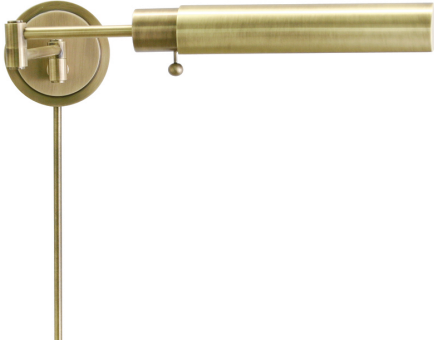

HOUSE OF TROY

HOME OFFICE PHARMACY SWING ARM WALL SWINGS

Home/Office Wall Swing Antique Brass

- **SKU:** WS12-71-F
- **Finish Shown:** Antique Brass
- Other finishes available. Please call 800-428-5367 for assistance.
- **Dimensions:** 5"H x 10"W x 16"D
- **Base/Backplate:** 5"
- **Switch:** On Socket
- **Shade Model:** F-71
- **Shade Size:** 10"
- **Shade Material:** Metal
- **Base Material:** Metal
- **Voltage:** 120
- **Number of Bulbs:** 1
- **Bulb:** 60W-T10 medium base
- **Type of Bulbs:** LED
- **Bulb Included:** No

[Read More](#)

SKU: WS12-71-F

Price: \$276.00

INDEX

H

Home Office Pharmacy Swing Arm Wall Swings 1