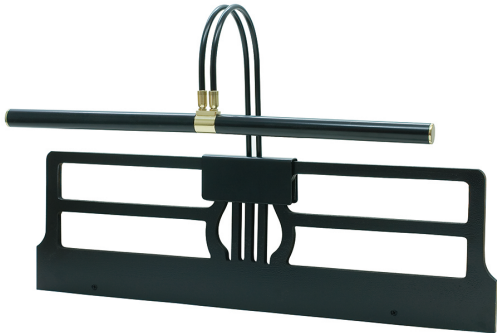

HOUSE OF TROY

GRAND PIANO CLAMP LAMP

Slim-Line Grand Piano and Desk Lamps 22" Black with Polished Brass Accents

- **SKU:** GPXL-617
- **Finish Shown:** Black/Polished Brass
- Other finishes available. Please call 800-428-5367 for assistance.
- **Dimensions:** 8"H x 22"W x 7.25"D
- **Base/Backplate:** adjusts to .75"
- **Switch:** In-line switch on cord 6" from clamp
- **Shade Size:** 22"
- **Shade Material:** Metal
- **Base Material:** Metal
- **Voltage:** 120
- **Number of Bulbs:** 4
- **Bulb:** 15W-T4 candelabra base
- **Type of Bulbs:** Incandescent
- **Bulb Included:** Yes

[Read More](#)

SKU: GPXL-617

Price: \$442.00

INDEX

G

Grand Piano Clamp Lamp 1