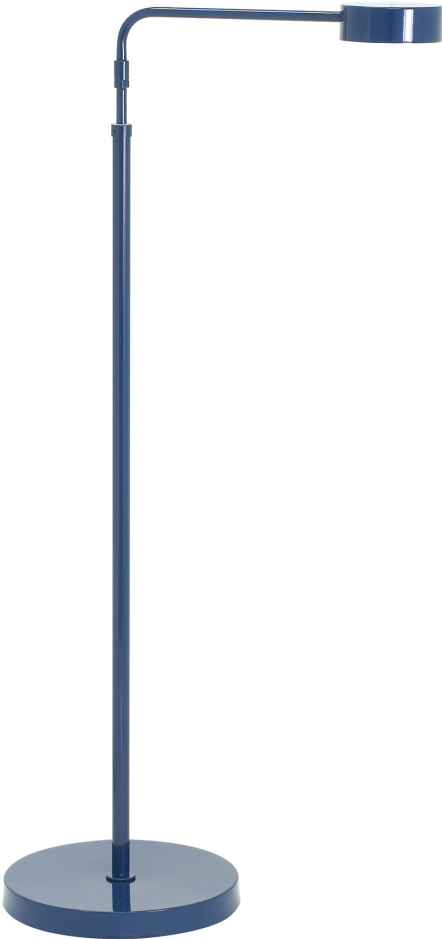

HOUSE OF TROY

GENERATION ADJUSTABLE LED FLOOR LAMP

Generation Adjustable LED Floor Lamps in Navy Blue

- **SKU:** G400-NB
- **Finish Shown:** Navy Blue
- Other finishes available. Please call 800-428-5367 for assistance.
- **Dimensions:** 37" - 46.5"H x 20.5"W x 20.5"D
- **Base/Backplate:** 10"
- **Switch:** Touch dimmer switch on shade
- **Shade Size:** 4" x 1 3/8"
- **Shade Material:** Metal
- **Base Material:** Metal
- **Voltage:** 24
- **Number of Bulbs:** 1
- **Bulb:** LED-6W, 3000K, 80CRI, 500 Lumens
- **Type of Bulbs:** LED
- **Bulb Included:** Yes

[Read More](#)

SKU: G400-NB

Price: \$520.00

INDEX

G

Generation Adjustable LED Floor Lamp 1