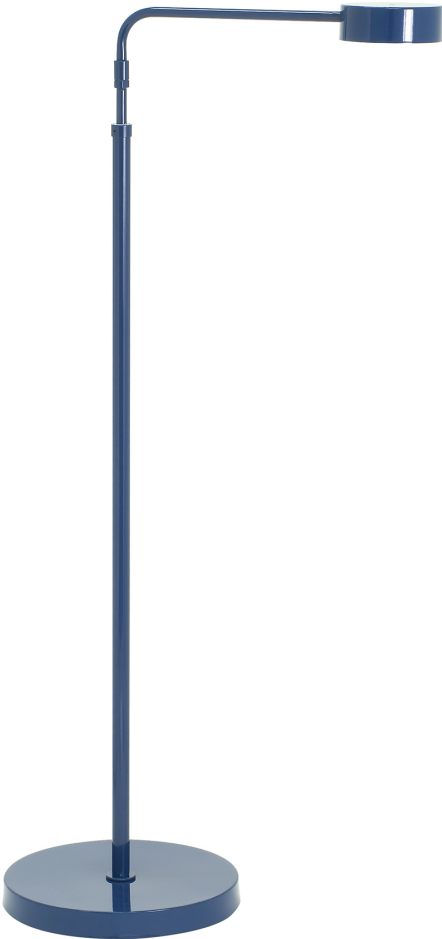

HOUSE OF TROY

## GENERATION ADJUSTABLE LED FLOOR LAMP

Generation Adjustable LED Floor Lamps in Navy Blue

- **SKU:** G400-NB
- **Finish Shown:** Navy Blue
- Other finishes available. Please call 800-428-5367 for assistance.
- **Dimensions:** 37" - 46.5"H x 20.5"W x 20.5"D
- **Base/Backplate:** 10"
- **Switch:** Touch dimmer switch on shade
- **Shade Size:** 4" x 1 3/8"
- **Shade Material:** Metal
- **Base Material:** Metal
- **Voltage:** 24
- **Number of Bulbs:** 1
- **Bulb:** LED-6W, 3000K, 80CRI, 500 Lumens
- **Type of Bulbs:** LED
- **Bulb Included:** Yes

[Read More](#)

**SKU:** G400-NB

**Price:** \$520.00

## **G**

Generation Adjustable LED Floor Lamp 1