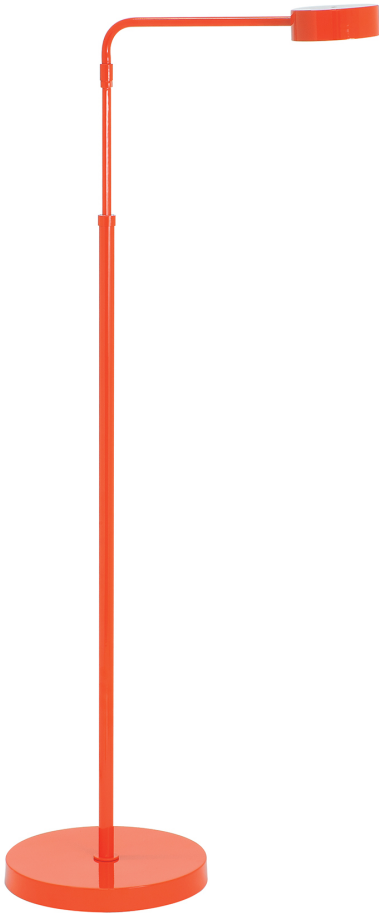

HOUSE OF TROY

GENERATION ADJUSTABLE LED FLOOR LAMP

Generation Adjustable LED Floor Lamps in
Bittersweet

- **SKU:** G400-BS
- **Finish Shown:** Bittersweet
- Other finishes available. Please call 800-428-5367 for assistance.
- **Dimensions:** 37" - 46.5"H x 20.5"W x 20.5"D
- **Base/Backplate:** 10"
- **Switch:** Touch dimmer switch on shade
- **Shade Size:** 4" x 1 3/8"
- **Shade Material:** Metal
- **Base Material:** Metal
- **Voltage:** 24
- **Number of Bulbs:** 1
- **Bulb:** LED-6W, 3000K, 80CRI, 500 Lumens
- **Type of Bulbs:** LED
- **Bulb Included:** Yes

[Read More](#)

SKU: G400-BS

Price: \$520.00

INDEX

G

Generation Adjustable LED Floor Lamp 1