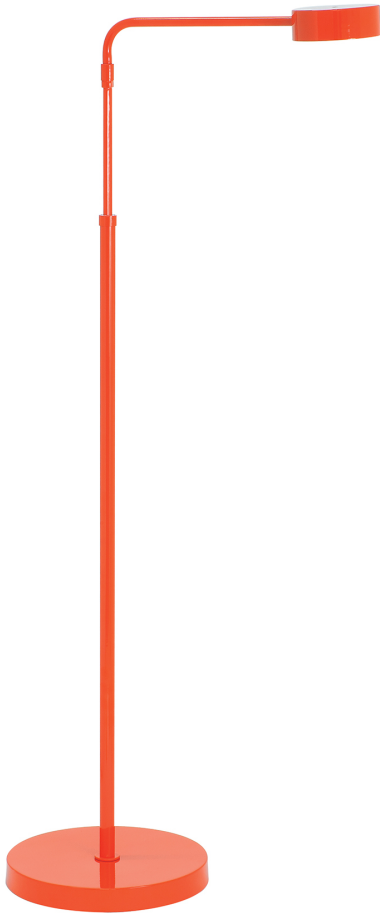

HOUSE OF TROY

GENERATION ADJUSTABLE LED FLOOR LAMP

Generation Adjustable LED Floor Lamps in
Bittersweet

- **SKU:** G400-BS
- **Finish Shown:** Bittersweet
- Other finishes available. Please call 800-428-5367 for assistance.
- **Dimensions:** 37" - 46.5"H x 20.5"W x 20.5"D
- **Base/Backplate:** 10"
- **Switch:** Touch dimmer switch on shade
- **Shade Size:** 4" x 1 3/8"
- **Shade Material:** Metal
- **Base Material:** Metal
- **Voltage:** 24
- **Number of Bulbs:** 1
- **Bulb:** LED-6W, 3000K, 80CRI, 500 Lumens
- **Type of Bulbs:** LED
- **Bulb Included:** Yes

[Read More](#)

SKU: G400-BS

Price: \$520.00

INDEX

G

Generation Adjustable LED Floor Lamp 1