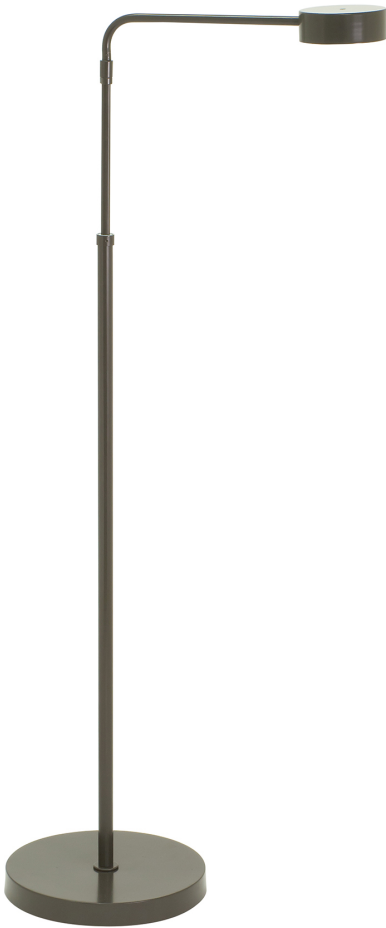

HOUSE OF TROY

GENERATION ADJUSTABLE LED FLOOR LAMP

Generation Adjustable LED Floor Lamps in
Architectural Bronze

- **SKU:** G400-ABZ
- **Finish Shown:** Architectural Bronze
- Other finishes available. Please call 800-428-5367 for assistance.
- **Dimensions:** 37" - 46.5"H x 20.5"W x 20.5"D
- **Base/Backplate:** 10"
- **Switch:** Touch dimmer switch on shade
- **Shade Size:** 4" x 1 3/8"
- **Shade Material:** Metal
- **Base Material:** Metal
- **Voltage:** 24
- **Number of Bulbs:** 1
- **Bulb:** LED-6W, 3000K, 80CRI, 500 Lumens
- **Type of Bulbs:** LED
- **Bulb Included:** Yes

[Read More](#)

SKU: G400-ABZ

Price: \$520.00

INDEX

G

Generation Adjustable LED Floor Lamp 1