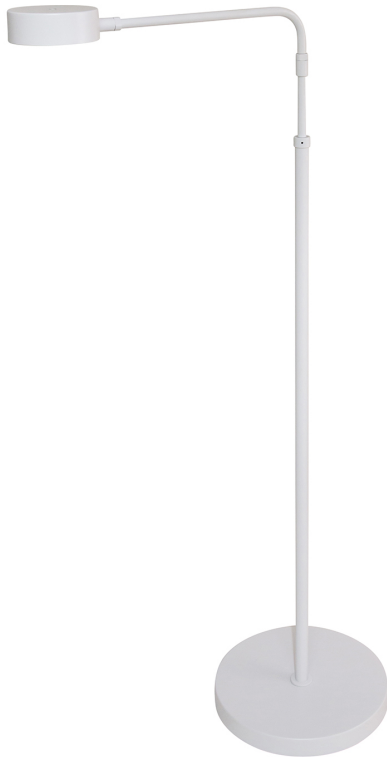

HOUSE OF TROY

GENERATION ADJUSTABLE LED FLOOR LAMP

Generation adjustable LED floor lamp in white

- **SKU:** G400-WT
- **Finish Shown:** White
- Other finishes available. Please call 800-428-5367 for assistance.
- **Dimensions:** 37" - 48"H x 20.5"W x 15.5"D
- **Base/Backplate:** 10"
- **Switch:** Touch dimmer switch on shade
- **Shade Size:** 4" x 1 3/8"
- **Shade Material:** Metal
- **Base Material:** metal
- **Voltage:** 24
- **Number of Bulbs:** 1
- **Bulb:** LED-3000K, 80 CRI, 6 Watt, 500 Lumens
- **Type of Bulbs:** LED
- **Bulb Included:** Yes

[Read More](#)

SKU: G400-WT

Price: \$520.00

INDEX

G

Generation Adjustable LED Floor Lamp 1