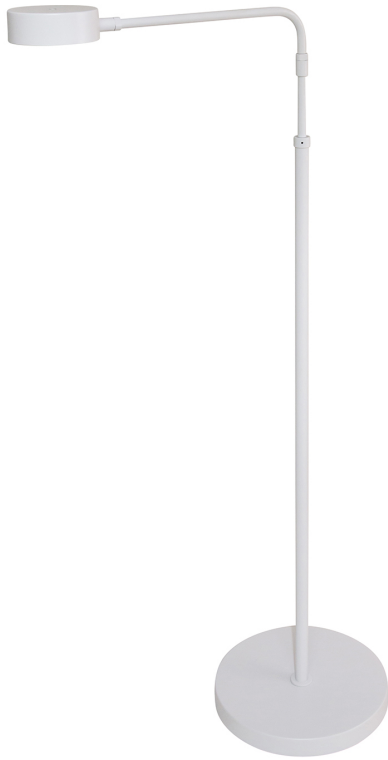

HOUSE OF TROY

## GENERATION ADJUSTABLE LED FLOOR LAMP

Generation adjustable LED floor lamp in white

- **SKU:** G400-WT
- **Finish Shown:** White
- Other finishes available. Please call 800-428-5367 for assistance.
- **Dimensions:** 37" - 48"H x 20.5"W x 15.5"D
- **Base/Backplate:** 10"
- **Switch:** Touch dimmer switch on shade
- **Shade Size:** 4" x 1 3/8"
- **Shade Material:** Metal
- **Base Material:** metal
- **Voltage:** 24
- **Number of Bulbs:** 1
- **Bulb:** LED-3000K, 80 CRI, 6 Watt, 500 Lumens
- **Type of Bulbs:** LED
- **Bulb Included:** Yes

## G

Generation Adjustable LED Floor Lamp 1