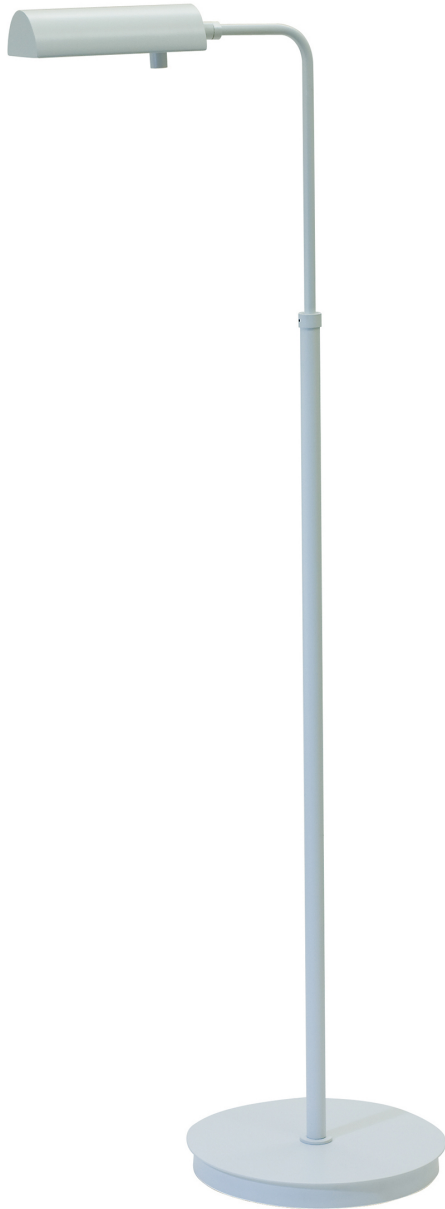

HOUSE OF TROY

## GENERATION ADJUSTABLE HALOGEN PHARMACY FLOOR LAMP

Generation Collection Floor Lamps in White

- **SKU:** G100-WT
- **Finish Shown:** White
- Other finishes available. Please call 800-428-5367 for assistance.
- **Dimensions:** 32.5"- 45"H x 10"W x 11.5"D
- **Base/Backplate:** 10"
- **Switch:** Full range dimmer switch on shade
- **Shade Size:** 6.5" x 3.25"
- **Shade Material:** Metal
- **Base Material:** Metal
- **Voltage:** 120
- **Number of Bulbs:** 1
- **Bulb:** 50W GU10
- **Type of Bulbs:** Halogen
- **Bulb Included:** Yes

## G

Generation Adjustable Halogen Pharmacy Floor Lamp 1