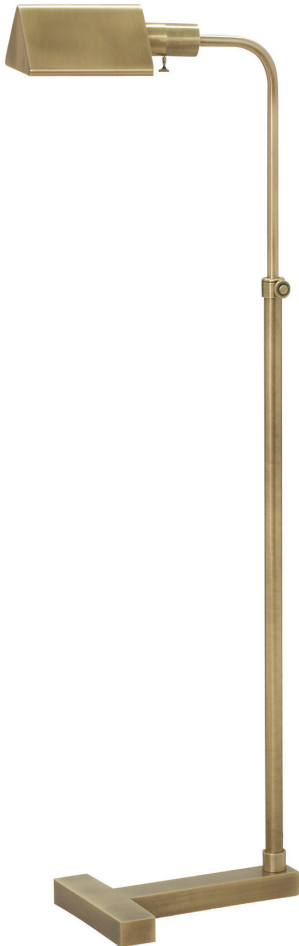

HOUSE OF TROY

FAIRFAX ADJUSTABLE PHARMACY FLOOR LAMPS

Fairfax Adjustable Pharmacy Lamp in Antique Brass

- **SKU:** F100-AB
- **Finish Shown:** Antique Brass
- Other finishes available. Please call 800-428-5367 for assistance.
- **Dimensions:** 36" to 53"H x 9"W x 13.5"D
- **Base/Backplate:** 9" x 12"
- **Switch:** On Socket
- **Shade Size:** 6.5" x 3"
- **Shade Material:** Metal
- **Base Material:** Metal
- **Voltage:** 120
- **Number of Bulbs:** 1
- **Bulb:** 75W medium base
- **Type of Bulbs:** LED
- **Bulb Included:** No

[Read More](#)

SKU: F100-AB

Price: \$434.00

INDEX

F

Fairfax Adjustable Pharmacy Floor Lamps 1