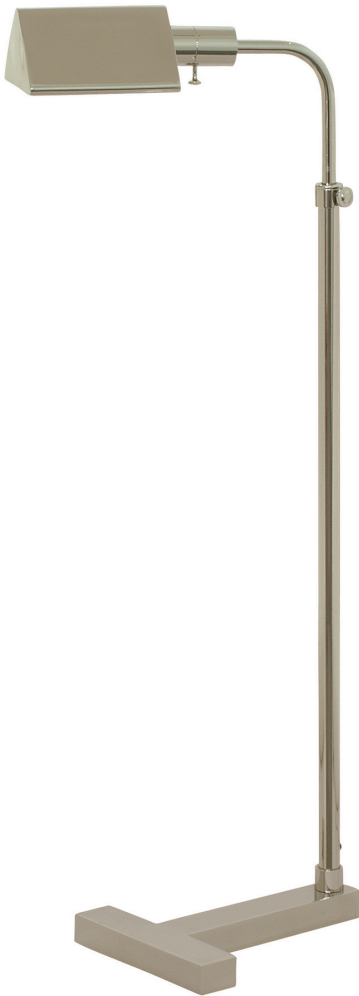

HOUSE OF TROY

## FAIRFAX ADJUSTABLE PHARMACY FLOOR LAMPS

Fairfax Adjustable Pharmacy Lamp in Polished Nickel

- **SKU:** F100-PN
- **Finish Shown:** Polished Nickel
- Other finishes available. Please call 800-428-5367 for assistance.
- **Dimensions:** 36" to 53"H x 9"W x 13.5"D
- **Base/Backplate:** 9" x 12"
- **Switch:** On Socket
- **Shade Size:** 6.5" x 3"
- **Shade Material:** Metal
- **Base Material:** Metal
- **Voltage:** 120
- **Number of Bulbs:** 1
- **Bulb:** 75W medium base
- **Type of Bulbs:** LED
- **Bulb Included:** No

[Read More](#)

**SKU:** F100-PN

**Price:** \$434.00

## F

Fairfax Adjustable Pharmacy Floor Lamps 1