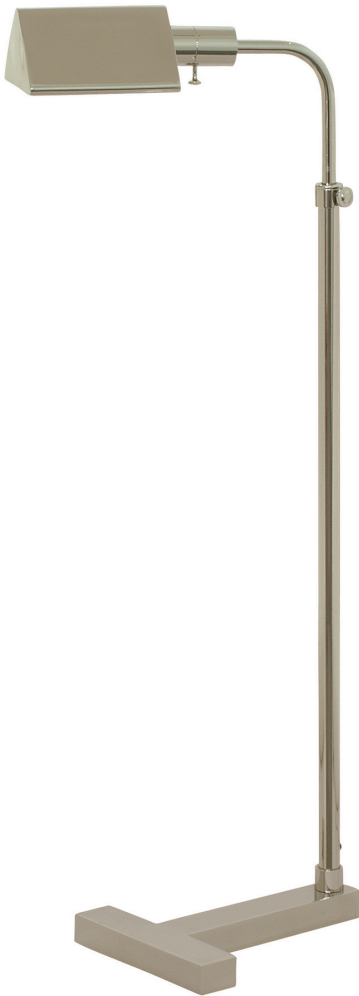

HOUSE OF TROY

FAIRFAX ADJUSTABLE PHARMACY FLOOR LAMPS

Fairfax Adjustable Pharmacy Lamp in Polished Nickel

- **SKU:** F100-PN
- **Finish Shown:** Polished Nickel
- Other finishes available. Please call 800-428-5367 for assistance.
- **Dimensions:** 36" to 53"H x 9"W x 13.5"D
- **Base/Backplate:** 9" x 12"
- **Switch:** On Socket
- **Shade Size:** 6.5" x 3"
- **Shade Material:** Metal
- **Base Material:** Metal
- **Voltage:** 120
- **Number of Bulbs:** 1
- **Bulb:** 75W medium base
- **Type of Bulbs:** LED
- **Bulb Included:** No

[Read More](#)

SKU: F100-PN

Price: \$434.00

INDEX

F

Fairfax Adjustable Pharmacy Floor Lamps 1