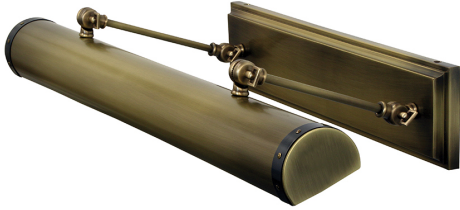

## DIRECT WIRE STEAMER PICTURE LIGHT

Steamer Direct Wire 30" picture light

- **SKU:** DST30-ABMB
- **Finish Shown:** Antique Brass with Mahogany Bronze accents
- Other finishes available. Please call 800-428-5367 for assistance.
- **Dimensions:** 4.5"H x 30"W x 12.5"D
- **Base/Backplate:** 4.5" x 20"
- **Shade Size:** 30"
- **Shade Material:** Metal
- **Base Material:** Metal
- **Voltage:** 120
- **Number of Bulbs:** 4
- **Bulb:** 25W-T10 or 40W-T10 medium base
- **Type of Bulbs:** Incandescent
- **Bulb Included:** No