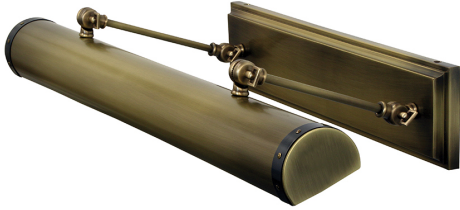

HOUSE OF TROY

DIRECT WIRE STEAMER LED PICTURE LIGHT

Steamer Direct Wire LEDZ 30" picture light

- **SKU:** DSTLEDZ30-ABMB
- **Finish Shown:** Antique Brass with Mahogany Bronze accents
- Other finishes available. Please call 800-428-5367 for assistance.
- **Dimensions:** 4.5"H x 30"W x 12.5"D
- **Base/Backplate:** 4.5" x 20"
- **Shade Size:** 30"
- **Shade Material:** Metal
- **Base Material:** Metal
- **Voltage:** 120
- **Number of Bulbs:** 1
- **Bulb:** LED-9W, 2700K, 90CRI, 720 Lumens
- **Type of Bulbs:** LED
- **Bulb Included:** Yes

[Read More](#)

SKU: DSTLEDZ30-ABMB

Price: \$976.00

INDEX

D

Direct Wire Steamer LED Picture Light 1